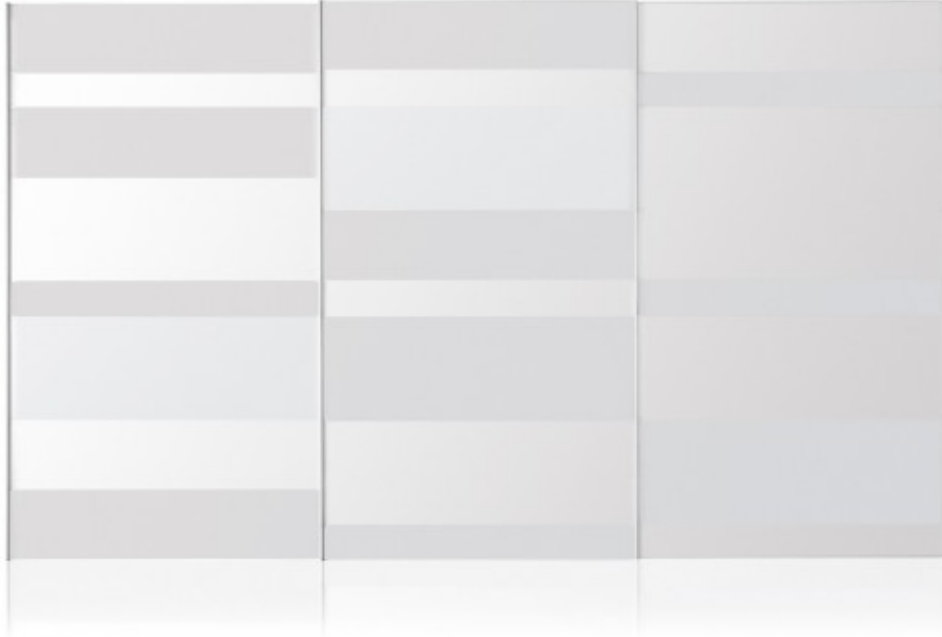

DESIGNER

MAURO LIPPARINI

Mauro Lipparini earned a degree in Architecture in 1980 from Università degli Studi of Florence, where he also worked as a professor. He won the international design contests Young & Designer Milan (1987) and International Du Pont Award Köln (Germany, 1988 and 1989). Lipparini's intense activity in the field of industrial design covers office and home furniture, the textile industry and other products created for many companies in Europe and Japan. In architecture and interior design, Lipparini has concentrated mainly on private and public housing, on showrooms, retail sales outlets and exposition installations. Furthermore, Lipparini also designs and realizes advanced corporate identity image systems that range from graphics to editorial services to production. Lipparini's style is based on the essential shapes and the clear and decisive lines that are characteristic of natural minimalism. His creations are imbued with a joyful spirit and with an elating sense of aesthetic pleasure and creativity. Thanks to his free use of color, organic weave patterns and original visual ideas, Lipparini amplifies the palette of minimalism, conveying the spontaneity and power of this aesthetic style and projecting it towards a new era of great maturity and wellbeing.