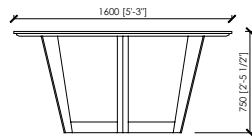

Under top

Veneered MDF panel

Dimensions

cm 140 x 140 x 75h | in 55"1/8x55"1/8x29"1/2h

cm 160 x 160 x 75h | in 63"x63"x29"1/2h

cm 180 x 180 x 75h | in 70"6/7x70"6/7x29"1/2h

cm Ø 140 x 75h | in ø55"1/8x29"1/2

cm Ø 160 x 75h | in ø63"x29"1/2

cm Ø 180 x 75h | in ø70"6/7x29"1/2

MERONI & COLZANI
M I L A N O

NAVIGLIO

Arch. Maurizio Di Mauro

MERONI & COLZANI
M I L A N O

NAVIGLIO

Arch. Maurizio Di Mauro