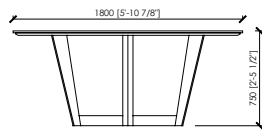

Under top

Veneered MDF panel

Dimensions

cm 140 x 140 x 75h | in 55"1/8x55"1/8x29"1/2h

cm 160 x 160 x 75h | in 63"x63"x29"1/2h

cm 180 x 180 x 75h | in 70"6/7x70"6/7x29"1/2h

cm Ø 140 x 75h | in ø55"1/8x29"1/2

cm Ø 160 x 75h | in ø63"x29"1/2

cm Ø 180 x 75h | in ø70"6/7x29"1/2

MERONI & COLZANI
M I L A N O

NAVIGLIO

Arch. Maurizio Di Mauro

MERONI & COLZANI
M I L A N O

NAVIGLIO

Arch. Maurizio Di Mauro