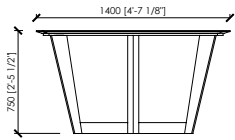

Under top

Veneered MDF panel

Dimensions

cm 140 x 140 x 75h | in 55"1/8x55"1/8x29"1/2h

cm 160 x 160 x 75h | in 63"x63"x29"1/2h

cm 180 x 180 x 75h | in 70"6/7x70"6/7x29"1/2h

cm Ø 140 x 75h | in ø55"1/8x29"1/2

cm Ø 160 x 75h | in ø63"x29"1/2

cm Ø 180 x 75h | in ø70"6/7x29"1/2

MERONI & COLZANI
M I L A N O

NAVIGLIO

Arch. Maurizio Di Mauro

MERONI & COLZANI
M I L A N O

NAVIGLIO

Arch. Maurizio Di Mauro