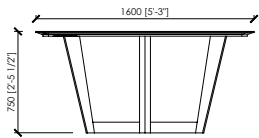

Under top

Veneered MDF panel

Dimensions

cm 140 x 140 x 75h | in 55"1/8x55"1/8x29"1/2h

cm 160 x 160 x 75h | in 63"x63"x29"1/2h

cm 180 x 180 x 75h | in 70"6/7x70"6/7x29"1/2h

cm Ø 140 x 75h | in ø55"1/8x29"1/2

cm Ø 160 x 75h | in ø63"x29"1/2

cm Ø 180 x 75h | in ø70"6/7x29"1/2

MERONI & COLZANI
M I L A N O

NAVIGLIO

Arch. Maurizio Di Mauro

MERONI & COLZANI
M I L A N O

NAVIGLIO

Arch. Maurizio Di Mauro