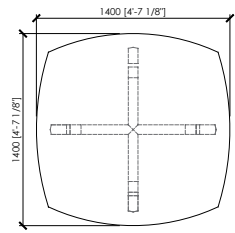

Under top

Veneered MDF panel

Dimensions

cm 140 x 140 x 75h | in 55"1/8x55"1/8x29"1/2h

cm 160 x 160 x 75h | in 63"x63"x29"1/2h

cm 180 x 180 x 75h | in 70"6/7x70"6/7x29"1/2h

cm Ø 140 x 75h | in ø55"1/8x29"1/2

cm Ø 160 x 75h | in ø63"x29"1/2

cm Ø 180 x 75h | in ø70"6/7x29"1/2

MERONI & COLZANI
M I L A N O

NAVIGLIO

Arch. Maurizio Di Mauro

MERONI & COLZANI
M I L A N O

NAVIGLIO

Arch. Maurizio Di Mauro