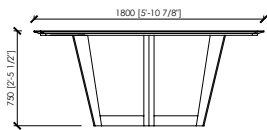

Under top

Veneered MDF panel

Dimensions

cm 140 x 140 x 75h | in 55"1/8x55"1/8x29"1/2h

cm 160 x 160 x 75h | in 63"x63"x29"1/2h

cm 180 x 180 x 75h | in 70"6/7x70"6/7x29"1/2h

cm Ø 140 x 75h | in ø55"1/8x29"1/2

cm Ø 160 x 75h | in ø63"x29"1/2

cm Ø 180 x 75h | in ø70"6/7x29"1/2

MERONI & COLZANI
M I L A N O

NAVIGLIO

Arch. Maurizio Di Mauro

MERONI & COLZANI
M I L A N O

NAVIGLIO

Arch. Maurizio Di Mauro