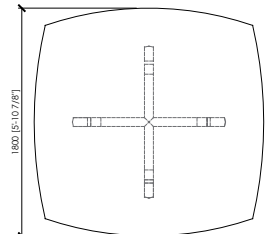

Under top

Veneered MDF panel

Dimensions

cm 140 x 140 x 75h | in 55"1/8x55"1/8x29"1/2h

cm 160 x 160 x 75h | in 63"x63"x29"1/2h

cm 180 x 180 x 75h | in 70"6/7x70"6/7x29"1/2h

cm Ø 140 x 75h | in ø55"1/8x29"1/2

cm Ø 160 x 75h | in ø63"x29"1/2

cm Ø 180 x 75h | in ø70"6/7x29"1/2

MERONI & COLZANI
M I L A N O

NAVIGLIO

Arch. Maurizio Di Mauro

MERONI & COLZANI
M I L A N O

NAVIGLIO

Arch. Maurizio Di Mauro