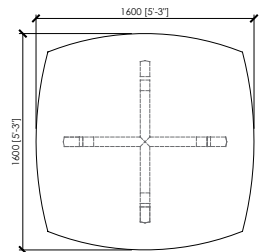

Under top

Veneered MDF panel

Dimensions

cm 140 x 140 x 75h | in 55"1/8x55"1/8x29"1/2h

cm 160 x 160 x 75h | in 63"x63"x29"1/2h

cm 180 x 180 x 75h | in 70"6/7x70"6/7x29"1/2h

cm Ø 140 x 75h | in ø55"1/8x29"1/2

cm Ø 160 x 75h | in ø63"x29"1/2

cm Ø 180 x 75h | in ø70"6/7x29"1/2

MERONI & COLZANI
M I L A N O

NAVIGLIO

Arch. Maurizio Di Mauro

MERONI & COLZANI
M I L A N O

NAVIGLIO

Arch. Maurizio Di Mauro