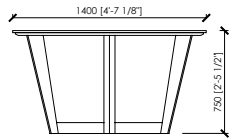

Under top

Veneered MDF panel

Dimensions

cm 140 x 140 x 75h | in 55"1/8x55"1/8x29"1/2h

cm 160 x 160 x 75h | in 63"x63"x29"1/2h

cm 180 x 180 x 75h | in 70"6/7x70"6/7x29"1/2h

cm Ø 140 x 75h | in ø55"1/8x29"1/2

cm Ø 160 x 75h | in ø63"x29"1/2

cm Ø 180 x 75h | in ø70"6/7x29"1/2

MERONI & COLZANI
M I L A N O

NAVIGLIO

Arch. Maurizio Di Mauro

MERONI & COLZANI
M I L A N O

NAVIGLIO

Arch. Maurizio Di Mauro