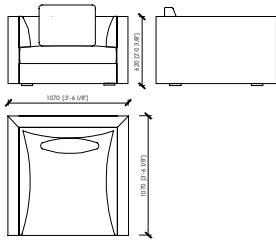

Cushion and seat

Covered in fabric or leather

Cover

Completely removable cover in fabric, not removable cover in leather

Stitch

Normal stitch, colors of sample book

Optional

Saddle back (not removable cover)

MERONI & COLZANI
MILANO

ACCADEMIA LOW

MC Lab

POLTRONA / ARMCHAIR_107X107

DIVANO 2 POSTI / 2-SEATER SOFA_194X107

DIVANO 2 POSTI / 2-SEATER SOFA_214X107

DIVANO 2 POSTI / 2-SEATER SOFA_234X107

DIVANO 2 POSTI / 2-SEATER SOFA_254X107