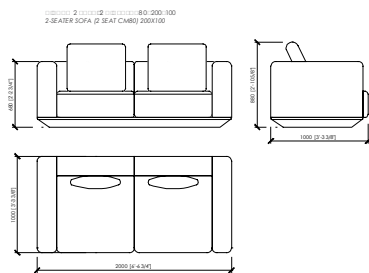

MERONI & COLZANI MILANO

BORGOGNA

MC Lab