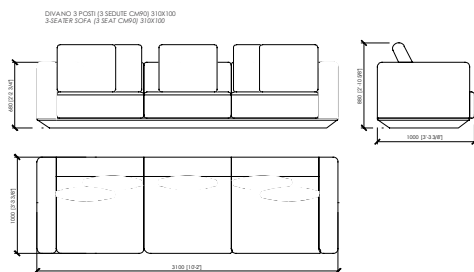

MERONI & COLZANI MILANO

BORGOGNA

MC Lab