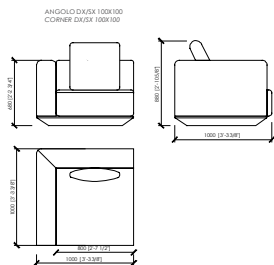

MERONI & COLZANI MILANO

BORGOGNA

MC Lab