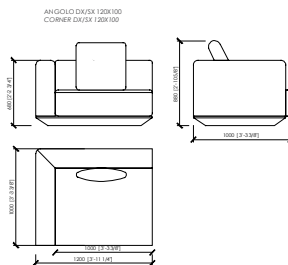

MERONI & COLZANI MILANO

BORGOGNA

MC Lab