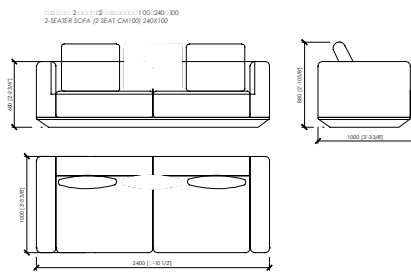

MERONI & COLZANI MILANO

BORGOGNA

MC Lab