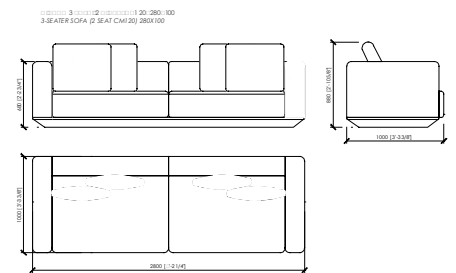

MERONI & COLZANI MILANO

BORGOGNA

MC Lab