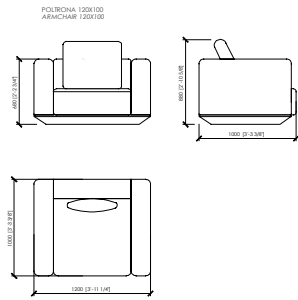

MERONI & COLZANI MILANO

BORGOGNA

MC Lab