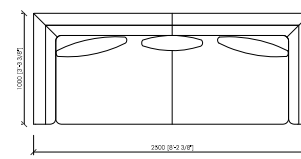

MERONI & COLZANI
MILANO

CAMPO MARZIO SLIM

Arch. Maurizio Di Mauro