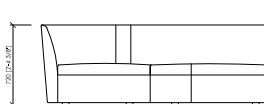

ANGOLO CURVO 90°
SHAPED CORNER 90°