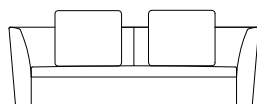

CAMPO MARZIO SLIM

Arch. Maurizio Di Mauro