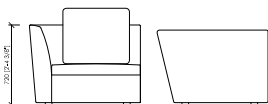

CAMPO MARZIO SLIM

Arch. Maurizio Di Mauro