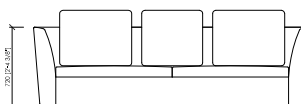

CAMPO MARZIO SLIM

Arch. Maurizio Di Mauro