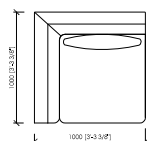

CAMPO MARZIO SLIM

Arch. Maurizio Di Mauro