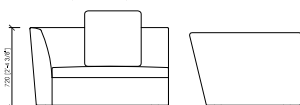

ANGOLO CURVO 90°
SHAPED CORNER 90°