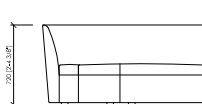

ANGOLO CURVO 45°
SHAPED CORNER 45°