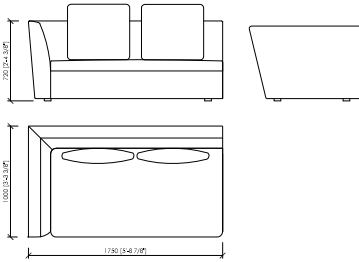

MERONI & COLZANI
M I L A N O

CAMPO MARZIO SLIM

Arch. Maurizio Di Mauro