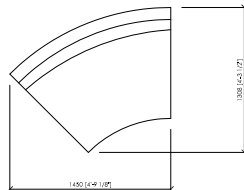

ANGOLO CURVO 45°
SHAPED CORNER 45°