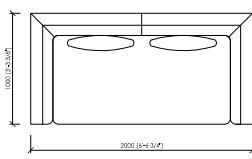

CAMPO MARZIO SLIM

Arch. Maurizio Di Mauro