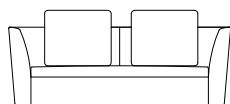

CAMPO MARZIO SLIM

Arch. Maurizio Di Mauro