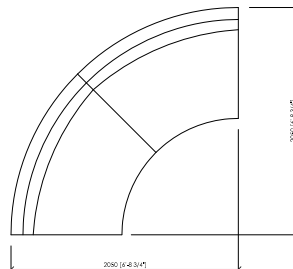

ANGOLO CURVO 90°
SHAPED CORNER 90°