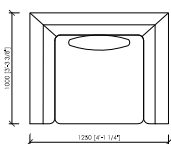

CAMPO MARZIO SLIM

Arch. Maurizio Di Mauro