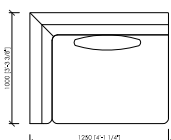

ANGOLO CURVO 90°
SHAPED CORNER 90°