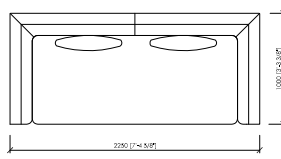

MERONI & COLZANI
MILANO

CAMPO MARZIO SLIM

Arch. Maurizio Di Mauro