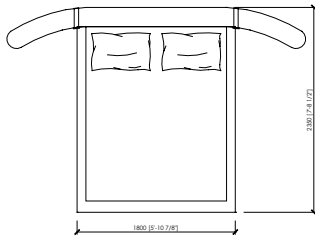

#### **Mattresses sizes**

cm 160x200 | in 63"x78"3/4

queen size cm 152x203 | in 60"x80"

cm 180x200 | in 70"6/7x78"3/4

cm 200x200 | in 78"3/4x78"3/4

king size cm 193x203 | in 76"x80"

## ANFITEATRO

MC Lab

LETTORIED (REGOLATED) 140X200

TESTATA / HEADBOARD 340

180 X 235 X 107H

LETTORIED (REGOLATED) 180X200

TESTATA / HEADBOARD 340

350 X 235 X 107H

LETTORIED (REGOLATED) 200X200

TESTATA / HEADBOARD 380

220 X 235 X 107H