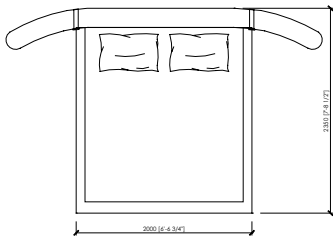

#### **Mattresses sizes**

cm 160x200 | in 63"x78"3/4

queen size cm 152x203 | in 60"x80"

cm 180x200 | in 70"6/7x78"3/4

cm 200x200 | in 78"3/4x78"3/4

king size cm 193x203 | in 76"x80"

## ANFITEATRO

MC Lab

LETTORIED (REGOLATED) 140X200

TESTATA / HEADBOARD 340

180 X 235 X 107H

LETTORIED (REGOLATED) 180X200

TESTATA / HEADBOARD 340

350 X 235 X 107H

LETTORIED (REGOLATED) 200X200

TESTATA / HEADBOARD 380

220 X 235 X 107H