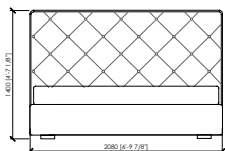

HIGH

Dimensions in mm. MC Meroni & Colzani reserved the right to make change is reserved. This informations are based on the last price list.