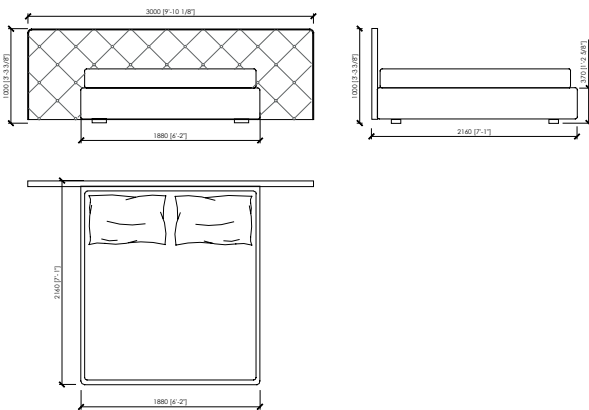

Mattresses sizes

cm 160x200 | in 63"x78"3/4

queen size cm 152x203 | in 60"x80"

cm 180x200 | in 70"6/7x78"3/4

cm 200x200 | in 78"3/4x78"3/4

king size cm 193x203 | in 76"x80"

Note

Available with storage

LETTO / BED (RETE / SLATTED 200X200)
TESTATA / HEADBOARD 208
208X216XH140

Dimensions in mm. MC Meroni & Colzani reserved the right to make change is reserved. This informations are based on the last price list.

MERONI & COLZANI
MILANO

DUCALE GRAN CAPITONNE'

MC Lab

LOW

LETTO / BED (RETE / SLATTED 160X200)
TESTATA / HEADBOARD 168
168X216XH100

LETTO / BED (RETE / SLATTED 180X200)
TESTATA / HEADBOARD 188
188X216XH100

LETTO / BED (RETE / SLATTED 200X200)
TESTATA / HEADBOARD 208
208X216XH100