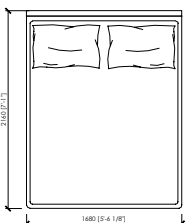

HIGH

Dimensions in mm. MC Meroni & Colzani reserved the right to make change is reserved. This informations are based on the last price list.