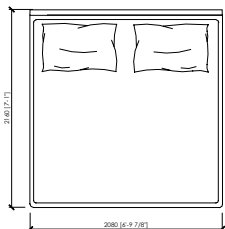

MERONI & COLZANI
MILANO

DUCALE GRAN CAPITONNE'

MC Lab

HIGH

Dimensions in mm. MC Meroni & Colzani reserved the right to make change is reserved. This informations are based on the last price list.