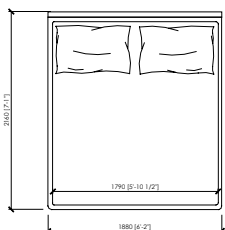

MERONI & COLZANI
MILANO

DUCALE GRAN CAPITONNE'

MC Lab

HIGH

Dimensions in mm. MC Meroni & Colzani reserved the right to make change is reserved. This informations are based on the last price list.