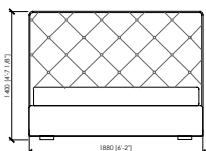

HIGH

Dimensions in mm. MC Meroni & Colzani reserved the right to make change is reserved. This informations are based on the last price list.