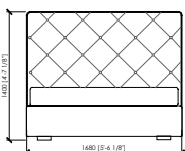

HIGH

Dimensions in mm. MC Meroni & Colzani reserved the right to make change is reserved. This informations are based on the last price list.