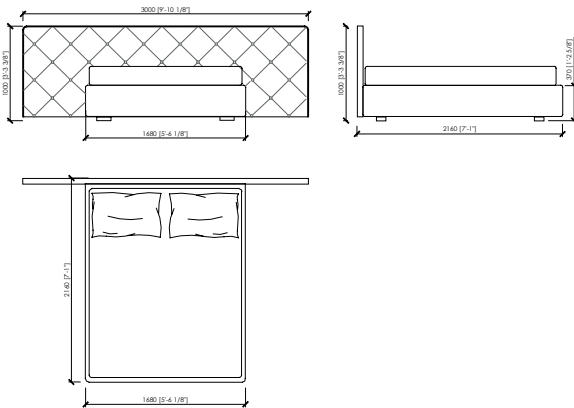

Mattresses sizes

cm 160x200 | in 63"x78"3/4

queen size cm 152x203 | in 60"x80"

cm 180x200 | in 70"6/7x78"3/4

cm 200x200 | in 78"3/4x78"3/4

king size cm 193x203 | in 76"x80"

Note

Available with storage

LETTO / BED (RETE / SLATTED 200X200)
TESTATA / HEADBOARD 208
208X216XH140

Dimensions in mm. MC Meroni & Colzani reserved the right to make change is reserved. This informations are based on the last price list.

MERONI & COLZANI
MILANO

DUCALE GRAN CAPITONNE'

MC Lab

LOW

LETTO / BED (RETE / SLATTED 160X200)
TESTATA / HEADBOARD 168
168X216XH100

LETTO / BED (RETE / SLATTED 180X200)
TESTATA / HEADBOARD 188
188X216XH100

LETTO / BED (RETE / SLATTED 200X200)
TESTATA / HEADBOARD 208
208X216XH100