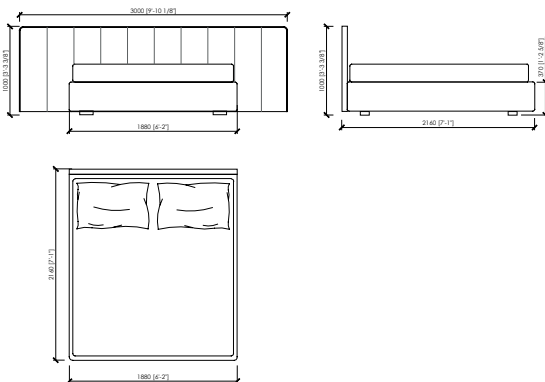

Mattresses sizes

cm 160x200 | in 63"x78"3/4

queen size cm 152x203 | in 60"x80"

cm 180x200 | in 70"6/7x78"3/4

cm 200x200 | in 78"3/4x78"3/4

king size cm 193x203 | in 76"x80"

Note

Available with storage

MERONI & COLZANI
MILANO

DUCALE GRAN COUPE'

MC Lab

LOW

LETTO / BED (RETE / SLATTED 160X200)
TESTATA / HEADBOARD 168
168X216XH100

LETTO / BED (RETE / SLATTED 180X200)
TESTATA / HEADBOARD 188
188X216XH100

LETTO / BED (RETE / SLATTED 200X200)
TESTATA / HEADBOARD 208
208X216XH100