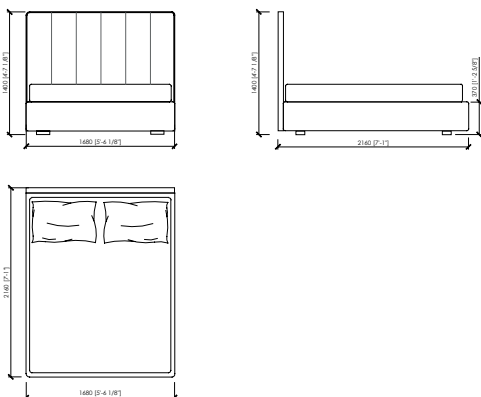

MERONI & COLZANI
MILANO

DUCALE GRAN COUPE'

MC Lab

HIGH