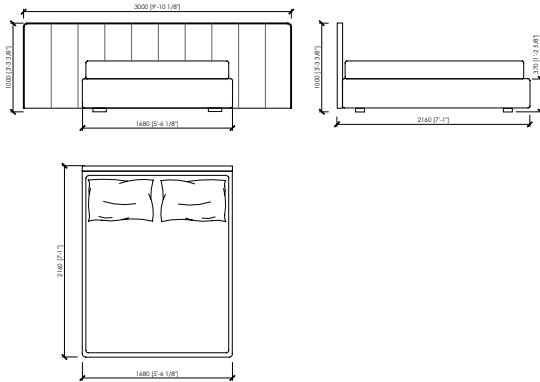

Mattresses sizes

cm 160x200 | in 63"x78"3/4

queen size cm 152x203 | in 60"x80"

cm 180x200 | in 70"6/7x78"3/4

cm 200x200 | in 78"3/4x78"3/4

king size cm 193x203 | in 76"x80"

Note

Available with storage

MERONI & COLZANI
MILANO

DUCALE GRAN COUPE'

MC Lab

HIGH

LETTO / BED (RETE / SLATTED 160X200)
TESTATA / HEADBOARD 168
168X216XH140

LETTO / BED (RETE / SLATTED 180X200)
TESTATA / HEADBOARD 188
188X216XH140

LETTO / BED (RETE / SLATTED 200X200)
TESTATA / HEADBOARD 208
208X216XH140

MERONI & COLZANI
MILANO

DUCALE GRAN COUPE'

MC Lab

LOW

LETTO / BED (RETE / SLATTED 160X200)
TESTATA / HEADBOARD 168
168X216XH100

LETTO / BED (RETE / SLATTED 180X200)
TESTATA / HEADBOARD 188
188X216XH100

LETTO / BED (RETE / SLATTED 200X200)
TESTATA / HEADBOARD 208
208X216XH100