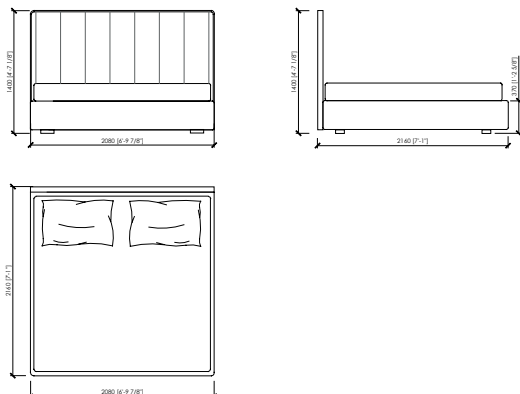

MERONI & COLZANI
MILANO

DUCALE GRAN COUPE'

MC Lab

HIGH