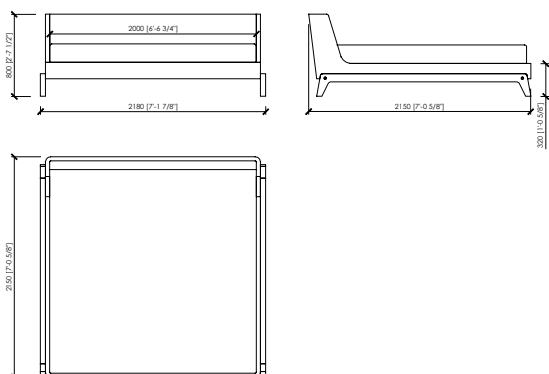

MERONI & COLZANI
MILANO

PIAZZADUOMO

MC Lab

PIAZZADUOMO