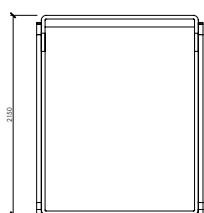

MERONI & COLZANI
MILANO

PIAZZADUOMO

MC Lab

PIAZZADUOMO BERGERE

Dimensions in mm. MC Meroni & Colzani reserved the right to make change is reserved. This informations are based on the last price list.