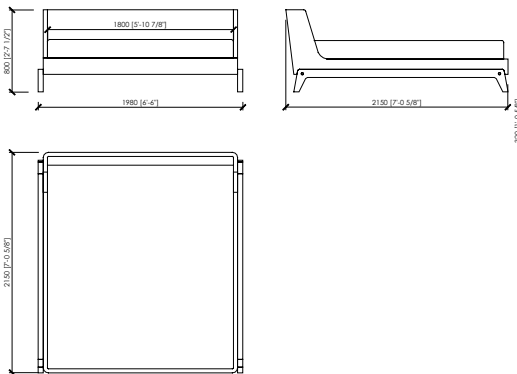

MERONI & COLZANI
MILANO

PIAZZADUOMO

MC Lab

PIAZZADUOMO