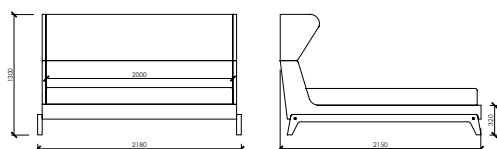

MERONI & COLZANI
MILANO

PIAZZADUOMO

MC Lab

PIAZZADUOMO BERGERE

Dimensions in mm. MC Meroni & Colzani reserved the right to make change is reserved. This informations are based on the last price list.