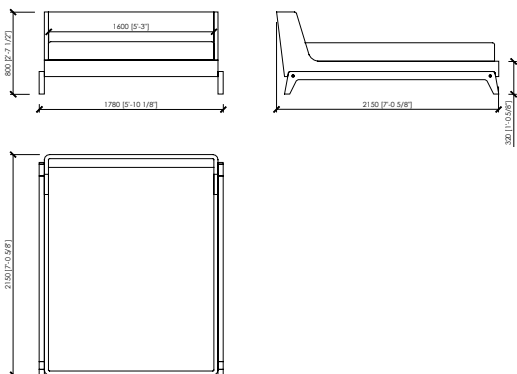

MERONI & COLZANI
MILANO

PIAZZADUOMO

MC Lab

PIAZZADUOMO