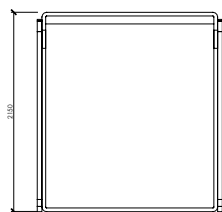

MERONI & COLZANI
MILANO

PIAZZADUOMO

MC Lab

PIAZZADUOMO BERGERE

Dimensions in mm. MC Meroni & Colzani reserved the right to make change is reserved. This informations are based on the last price list.