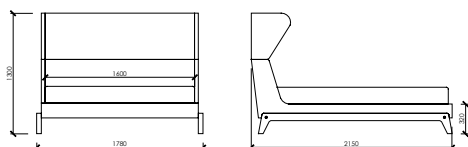

MERONI & COLZANI
MILANO

PIAZZADUOMO

MC Lab

PIAZZADUOMO BERGERE

Dimensions in mm. MC Meroni & Colzani reserved the right to make change is reserved. This informations are based on the last price list.