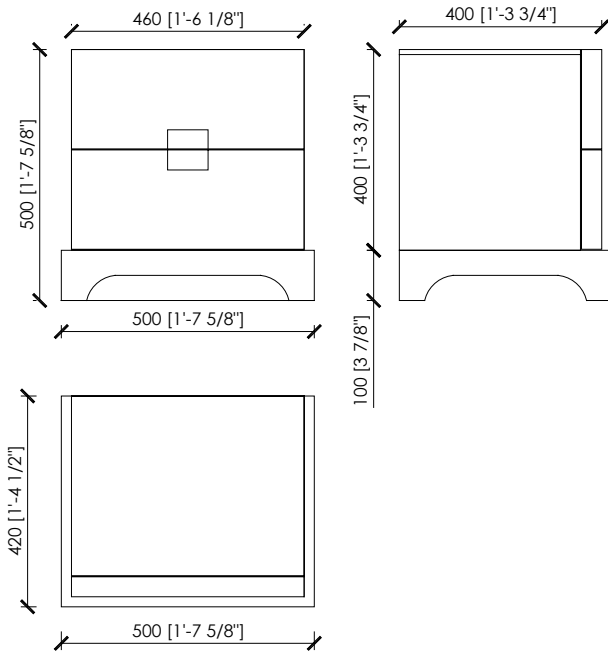

MERONI & COLZANI
M I L A N O

CASSIODORO | CASSIODORO LARGE

Maurizio Di Mauro architetto

Cassiodoro con zoccolo / with plint