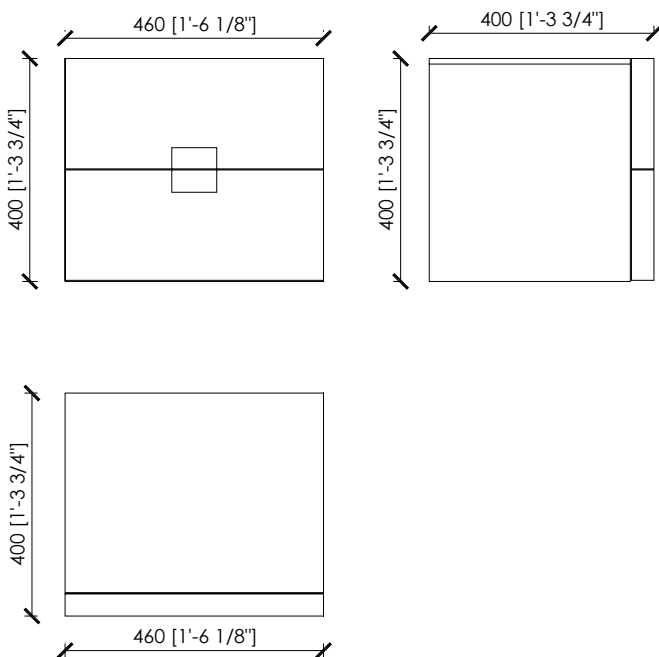

Cassiodoro senza zoccolo / without plint