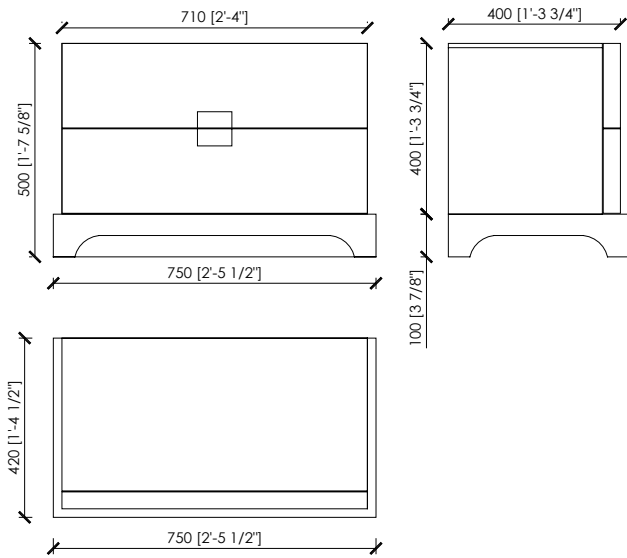

MERONI & COLZANI
M I L A N O

CASSIODORO | CASSIODORO LARGE

Maurizio Di Mauro architetto

Cassiodoro large con zoccolo / with plint