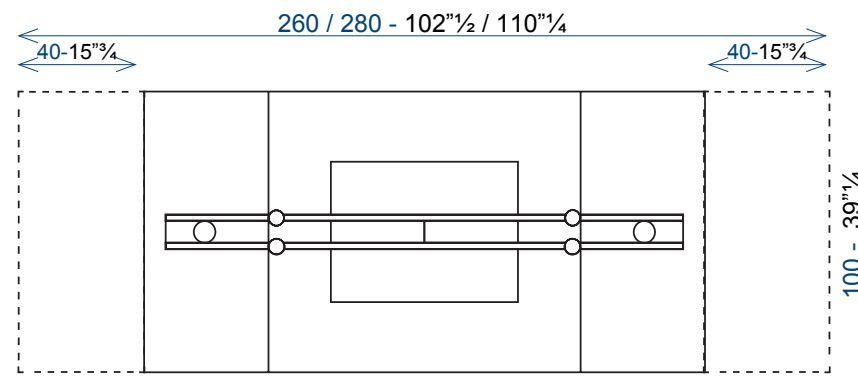

# AXEL FENIX

rochebobois  
PARIS

design Yoshiharu HATANO

Table repas allongeable. Base et pied central acier laqué epoxy, traverse aluminium laqué. Plateaux Fenix (Arpa) noir ou blanc

Dining table with extension leaves. Base and central leg in steel with epoxy lacquer finish, crossbar in lacquered aluminium. Top in Fenix (Arpa), col. black or white