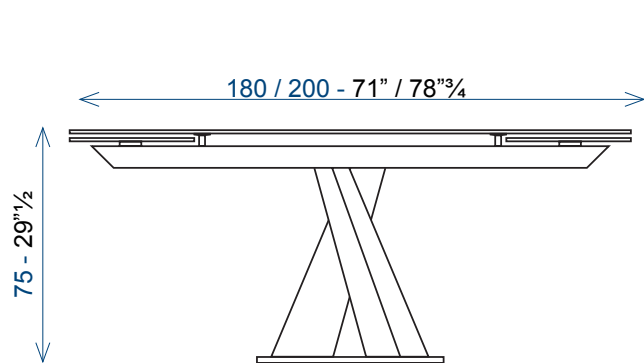

# AXEL FENIX

rochebobois  
PARIS

design Yoshiharu HATANO

Table repas allongeable. Base et pied central acier laqué epoxy, traverse aluminium laqué. Plateaux Fenix (Arpa) noir ou blanc

Dining table with extension leaves. Base and central leg in steel with epoxy lacquer finish, crossbar in lacquered aluminium. Top in Fenix (Arpa), col. black or white