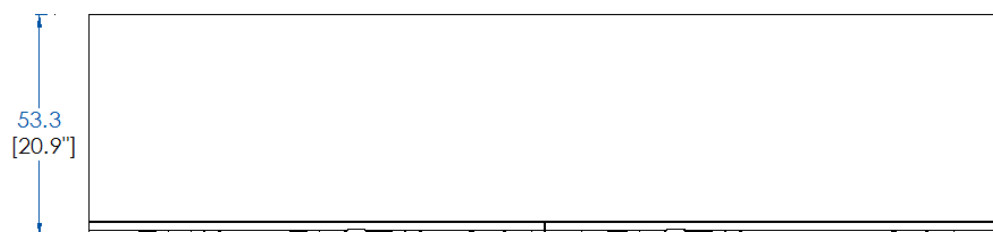

Collection ASTRAGALE

rochebobois
PARIS

design Bina Baitel

CTAG.AP01 - Buffet – L 220 H 74,9 P 53,3 cm

Réalisé en panneaux MDF avec moulures en hêtre massif. 2 Portes coplanaires, 2 étagères en bois réglables sur taquets (nombreux coloris disponibles). Pieds en hêtre finition hêtre étuvé Brun ou laqué Manganèse. Fabrication Européenne

CTAG.AP01 - Sideboard – L 86.6" H29.5" P 20.9"

Structure in MDF panels with mouldings in solid beech. 2 coplanar doors, 2 adjustable wooden shelves on pegs (many colours available). Base in steamed beech with brown or Manganese lacquer finish. Manufactured in Europe.

CTAG.AP01 - Aparador

Realizado en paneles de MDF con molduras en haya maciza. 2 puertas coplanarias, 2 estantes en madera regulables sobre taquitos (numerosos colores disponibles). Patas en haya acabado haya secada al horno Brun o lacado Manganèse. Fabricación europea