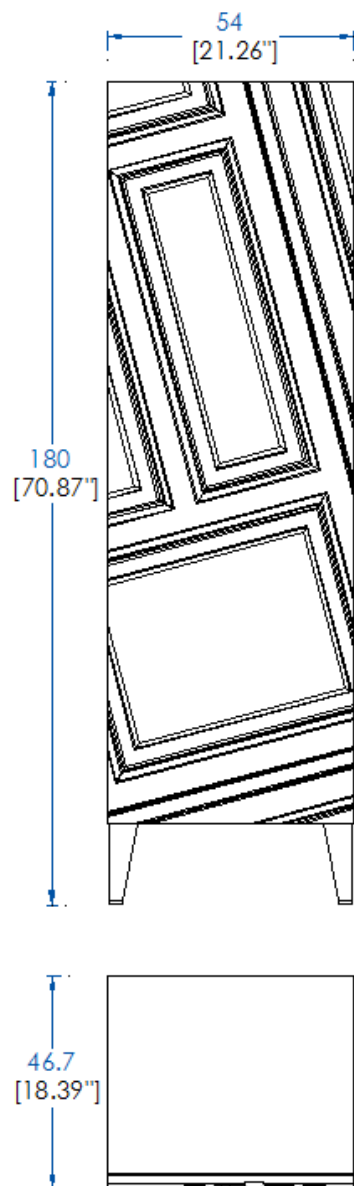

rochebobois
PARIS

design Bina Baitel

CTAG.AP01 - Buffet – L 220 H 74,9 P 53,3 cm

Réalisé en panneaux MDF avec moulures en hêtre massif. 2 Portes coplanaires, 2 étagères en bois réglables sur taquets (nombreux coloris disponibles). Pieds en hêtre finition hêtre étuvé Brun ou laqué Manganèse. Fabrication Européenne

CTAG.AP01 - Sideboard – L 86.6" H29.5" P 20.9"

Structure in MDF panels with mouldings in solid beech. 2 coplanar doors, 2 adjustable wooden shelves on pegs (many colours available). Base in steamed beech with brown or Manganese lacquer finish. Manufactured in Europe.

Collection **ASTRAGALE**

rochebobo
PARIS

design Bina Baitel

Colonne 1 porte – 1 door column – Columna 1 puerta

Collection ASTRAGALE

rochebobois
PARIS

design Bina Baitel

CTAG.AR01 - Colonne, 1 porte – L 54 H 180 P 46,7 cm

CTAG.AR01 - 1-door column – L 21.26" H70.87" P 18.39"

Structure in MDF panels with mouldings in solid beech. 1 door, 2 adjustable wooden shelves on pegs and 1 fixed shelf in the centre (many colours available). Base in steamed beech with brown or Manganese lacquer finish. Manufactured in Europe.