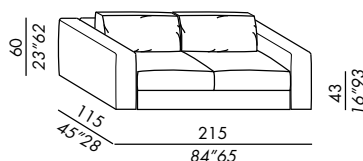

HAROLD DEEP

2018

- divani sfoderabili - profondità cm. 115
- struttura elementi e braccioli in legno
- imbottitura in poliuretano indeformabile
- piedini neri in ABS
- cuscino seduta in poliuretano a densità differenziate con schiuma viscoelastica e fibra poliestere
- cuscino schienale CLASSIC in piuma supportata
- cuscino schienale DECO 50 in piuma supportata
- finitura rivestimenti:
  - STANDARD cuciture ribattute
  - TAILORING cuciture sartoriali con impunture

- sofas with removable cover - depths: cm. 115
- structure of units and armrests in wood
- non-deformable polyurethane padding
- black ABS feet
- seat cushion in polyurethane foam with different densities, viscoelastic foam and polyester fiber
- back cushion CLASSIC in reinforced feathers
- back cushion DECO 50 in reinforced feathers
- cover finish:
  - STANDARD: lapped seams
  - TAILORING: decorative stitching

- Abziehbare Sofas - Tiefe cm. 115
- Gestell der Elementen und der Armlehnen aus Holz
- Polsterung aus unverformbaren PU-Schäumen
- Füße ABS Schwarz
- Sitzkissen aus PU-Schäumen mit differenzierter Dichte, viskoelastischem Schaum und Polyesterfaser
- Rückenkissen CLASSIC Polsterdaunen
- Rückenkissen DECO 50 Polsterdaunen
- Ausführungen für die Bezüge:
  - STANDARD mit Kapprnähten
  - TAILORING mit sichtbaren Nähten

- canapés déhoussables - profondeur cm. 115
- structure des éléments et des accoudoirs en bois
- rembourrage en polyuréthane indéformable
- pieds noirs en ABS
- coussin assise en polyuréthane à densités différenciées avec mousse viscoélastique et fibre polyester
- coussin dos CLASSIC en plumes renforcées
- coussin dos DECO 50 en plumes renforcées
- finitions:
  - STANDARD coutures rebattues
  - TAILORING coutures à point piqué