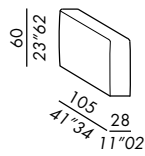

bracciolo / armrest
LARGE 60