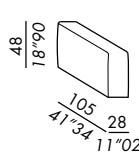

bracciolo / armrest
LARGE 48