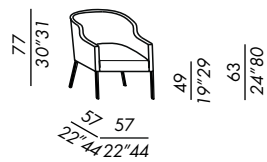

sedia / chair