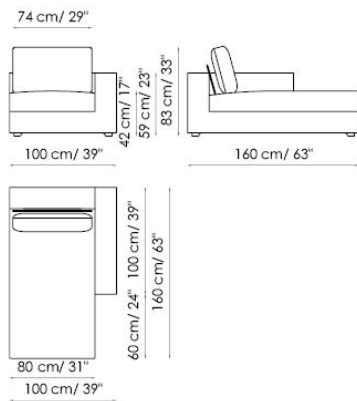

Terminale 220 dx
End section sofa

Terminale 180 dx
End section sofa

Terminale 120 dx
End section sofa

Angolare 260 dx
Corner sofa

Angolare 220
Corner sofa

Centrale 200
Center section

Centrale 160
Center section

Angolo
corner

Meridiana dx
right

Chaise longue dx
120x170 right

Chaise longue dx
100x160 left

Penisola inclinata

Pouf 80x100

Pouf 100x100

Pouf 80x120

Porta riviste per bracciolo
Magazine rack for armrest

Supporto schiena 80
back support

Supporto schiena 60
back support