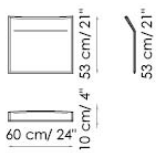

Supporto schiena 80
back support