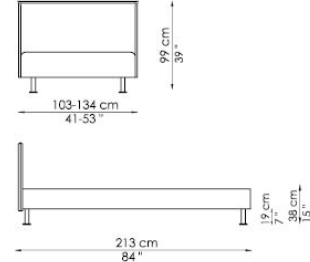

90x200 cm / 35x79"

120x200 cm / 47x79"

Paco

Mister Paco

Paco open

Paco sommier

Paco sommier open

Trapuntino copritestata
Quilted headboard cover