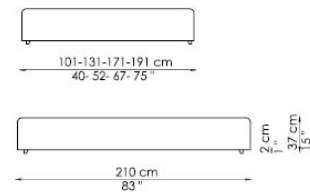

90x200 cm / 35x79"

120x200 cm / 47x79"

Paco

Mister Paco

Paco open

Paco sommier

Paco sommier open

Trapuntino copritestata
Quilted headboard cover