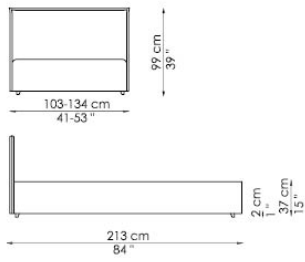

90x200 cm / 35x79"

120x200 cm / 47x79"

Paco

Mister Paco

Paco open

Paco sommier

Paco sommier open

Trapuntino copritestata
Quilted headboard cover