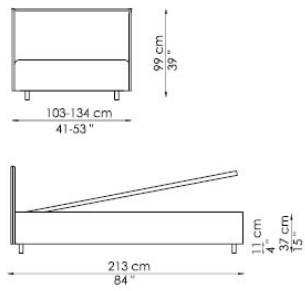

90x200 cm / 35x79"

120x200 cm / 47x79"

Paco

Mister Paco

Paco open

Paco sommier

Paco sommier open

Trapuntino copritestata
Quilted headboard cover