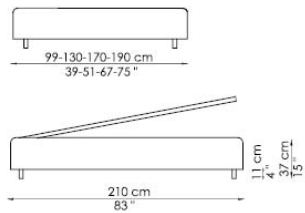

90x200 cm / 35x79"

120x200 cm / 47x79"

Paco

Mister Paco

Paco open

Paco sommier

Paco sommier open

Trapuntino copritestata
Quilted headboard cover