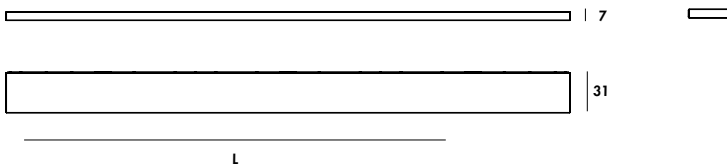

Customizable shelves system with steel inside structure.
Covering available in ceramic, various finishes. Available with or without led.

Models & Dimensions

100x31x7

150x31x7

200x31x7

Led light 3000 K

Finiture mensole / Shelves finishes