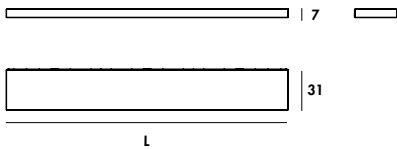

Customizable shelves system with steel inside structure.
Covering available in ceramic, various finishes. Available with or without led.

Models & Dimensions

100x31x7

150x31x7

200x31x7

Led light 3000 K

Finiture mensole / Shelves finishes