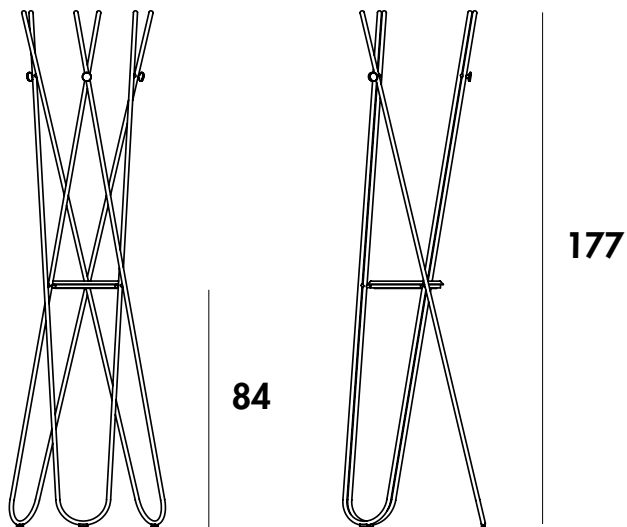

Wdrobe

SOVET

ITALIA

Appendiabiti con struttura e accessori in metallo curvato nelle finiture ottone, rame o nero goffrato.

Coat hanger with structure and accessories in bent metal available in polished brass, polished copper or black embossed finish.

Wdrobe

Design by RSW

Gallery

Models & Dimensions

Ø55

Finiture struttura / Structure finishes

Metallo/Metal

GN RL OTL