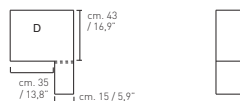

COMP. A

L/W 272 H 91 P/D 53
W 107,1" H 35,8" D 20,9"

Elemento a terra con cassetto in MDF laccato.
Base element with drawer, in lacquered MDF.

ART. TTRA

L/W 84 H 39 P/D 53
W 33,1" H 15,4" D 20,9"

Elemento in appoggio con anta battente e ripiano interno in MDF laccato.
Stackable element with swing door and inside shelf in lacquered MDF.

ART. TTRB DX/SX

L/W 65 H 72 P/D 45
W 25,6" H 28,3" D 17,7"

ART. TTRC SX

L/W 62 H 78 P/D 33
W 24,4" H 30,7" D 13"

ART. TTRD SX

L/W 50 H 66 P/D 29
W 19,7" H 26" D 11,4"

ART. TTRE SX

L/W 45 H 79 P/D 25
W 17,7" H 31,1" D 9,8"