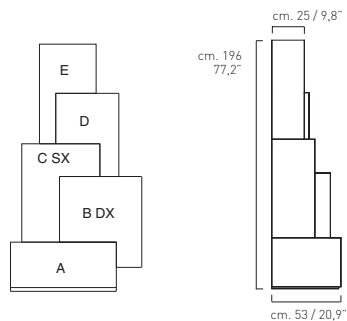

Tetris

fabio bortolani

Pagina / page 150

Mobili in MDF laccato opaco. Elementi a giorno, con cassetti o con ante battenti, che si possono modulare tra loro per comporre e realizzare la soluzione su misura.

Cabinets in matt lacquered MDF composed by various cabinets with drawers or shutter doors that can be combined to create tailor-made solutions.

TOTEM

L/W 104 H 196 P/D 53
W 41" H 77,2" D 20,9"

COMP. B

L/W 104 H 91 P/D 53
W 41" H 35,8" D 20,9"

COMP. A

L/W 272 H 91 P/D 53
W 107,1" H 35,8" D 20,9"

Elemento a terra con cassetto in MDF laccato.
Base element with drawer, in lacquered MDF.

ART. TTRA

L/W 84 H 39 P/D 53
W 33,1" H 15,4" D 20,9"

Elemento in appoggio con anta battente e ripiano interno in MDF laccato.
Stackable element with swing door and inside shelf in lacquered MDF.

ART. TTRB DX/SX

L/W 65 H 72 P/D 45
W 25,6" H 28,3" D 17,7"

ART. TTRC SX

L/W 62 H 78 P/D 33
W 24,4" H 30,7" D 13"

ART. TTRD SX

L/W 50 H 66 P/D 29
W 19,7" H 26" D 11,4"

ART. TTRE SX

L/W 45 H 79 P/D 25
W 17,7" H 31,1" D 9,8"