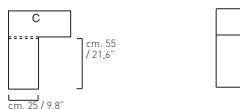

COMP. A

L/W 272 H 91 P/D 53
W 107,1" H 35,8" D 20,9"

Elemento a terra con cassetto in MDF laccato.
Base element with drawer, in lacquered MDF.

ART. TTRA

L/W 84 H 39 P/D 53
W 33,1" H 15,4" D 20,9"

Elemento in appoggio con anta battente e ripiano interno in MDF laccato.
Stackable element with swing door and inside shelf in lacquered MDF.

ART. TTRB DX/SX

L/W 65 H 72 P/D 45
W 25,6" H 28,3" D 17,7"

ART. TTRC SX

L/W 62 H 78 P/D 33
W 24,4" H 30,7" D 13"

ART. TTRD SX

L/W 50 H 66 P/D 29
W 19,7" H 26" D 11,4"

ART. TTRE SX

L/W 45 H 79 P/D 25
W 17,7" H 31,1" D 9,8"