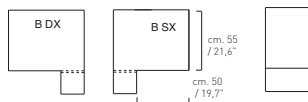

Cabinets in matt lacquered MDF composed by various cabinets with drawers or shutter doors that can be combined to create tailor-made solutions.

TOTEM

L/W 104 H 196 P/D 53
W 41" H 77,2" D 20,9"

COMP. B

L/W 104 H 91 P/D 53
W 41" H 35,8" D 20,9"

COMP. A

L/W 272 H 91 P/D 53
W 107,1" H 35,8" D 20,9"

Elemento a terra con cassetto in MDF laccato.
Base element with drawer, in lacquered MDF.

ART. TTRA

L/W 84 H 39 P/D 53
W 33,1" H 15,4" D 20,9"

Elemento in appoggio con anta battente e ripiano interno in MDF laccato.
Stackable element with swing door and inside shelf in lacquered MDF.

ART. TTRB DX/SX

L/W 65 H 72 P/D 45
W 25,6" H 28,3" D 17,7"

ART. TTRC SX

L/W 62 H 78 P/D 33
W 24,4" H 30,7" D 13"

ART. TTRD SX

L/W 50 H 66 P/D 29
W 19,7" H 26" D 11,4"

ART. TTRE SX

L/W 45 H 79 P/D 25
W 17,7" H 31,1" D 9,8"