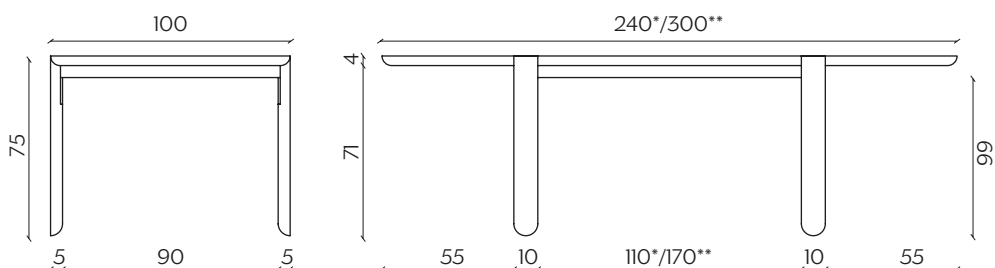

We like to think that Ovo comes from some Warner Bros cartoon, both due to its curiosity and to its irresistible humour. This young, cute table plays with shapes and materials, forming a sweet semicircle where the leg meets the top.

Ovo can take its likeable nature anywhere, from the home to the office, making spaces creative and stimulating.

DIMENSIONI | DIMENSIONS

*lunghezza | width: 240 cm
larghezza | depth: 100 cm
altezza | height: 75 cm

**lunghezza | width: 300 cm
larghezza | depth: 100 cm
altezza | height: 75 cm

AMBIENTE | ENVIRONMENT

interno | indoor

DOWNLOAD | DOWNLOADS

la guida Cura e Manutenzione è disponibile su miniforms.com
Care and Maintenance guide is available at miniforms.com