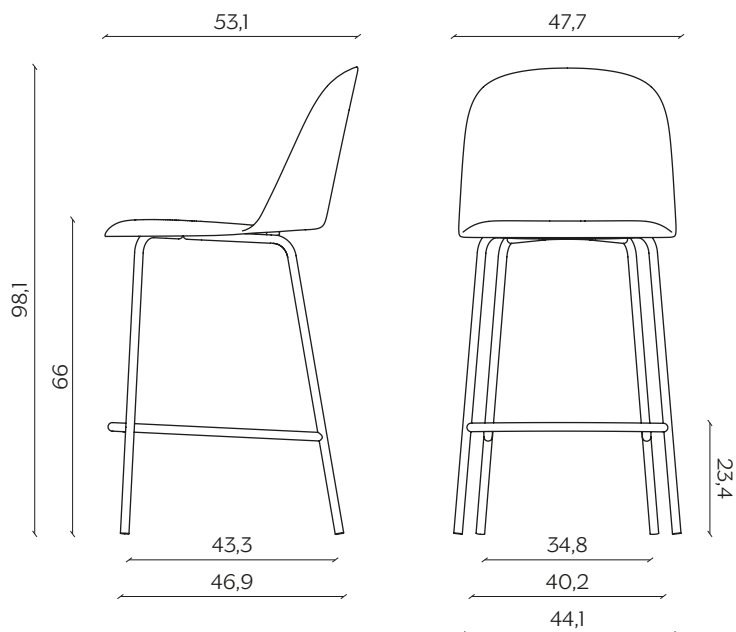

Mariolina is the answer to the need for an eclectic product, made with a contemporary production method and suitable for everyday life.

DIMENSIONI | DIMENSIONS

lunghezza | width: 47,7 cm

larghezza | depth: 53,1 cm

altezza | height: 98,1 cm

altezza del sedile | seat height: 66 cm

AMBIENTE | ENVIRONMENT

interno, esterno (solo su base laccata e senza cuscino sedile)
indoor, outdoor (only on lacquered base and without seat cushion)