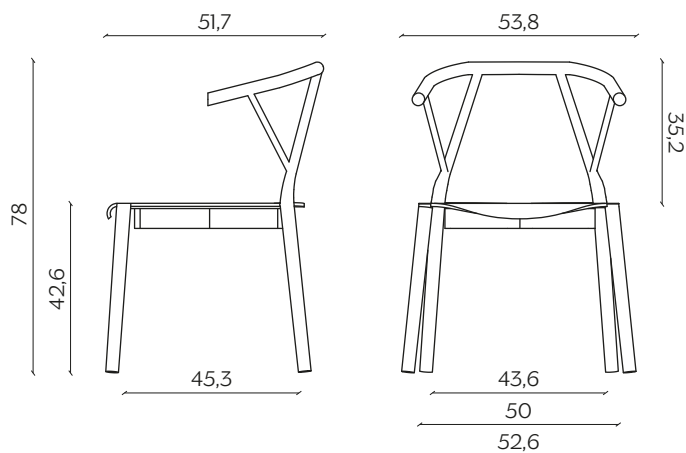

The chair is made in bended wood. It represents the essence of the sitting archetype, due to the used materials and to the form. Doesn't want to impress, just to perform in the better way the primary function: to accommodate. The chair develops the contrast between the essential structure and the wooden seat: the first devoted to the support and the second, to the comfort.

## DIMENSIONI | DIMENSIONS

lunghezza | width: 51,7 cm

larghezza | depth: 53,8 cm

altezza | height: 78 cm

altezza del sedile | seat height: 42,6 cm