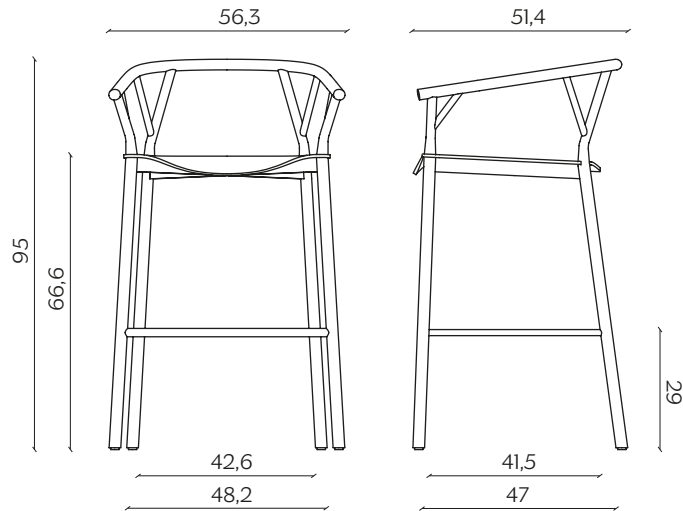

The chair is made in bended wood. It represents the essence of the sitting archetype, due to the used materials and to the form. Doesn't want to impress, just to perform in the better way the primary function: to accommodate. The chair develops the contrast between the essential structure and the wooden seat: the first devoted to the support and the second, to the comfort.

## DIMENSIONI | DIMENSIONS

lunghezza | width: 56,3 cm

larghezza | depth: 51,4 cm

altezza | height: 95 cm

altezza del sedile | seat height: 66,6 cm

lunghezza | width: 56,3 cm

larghezza | depth: 51,4 cm

altezza | height: 105 cm

altezza del sedile | seat height: 76,6 cm