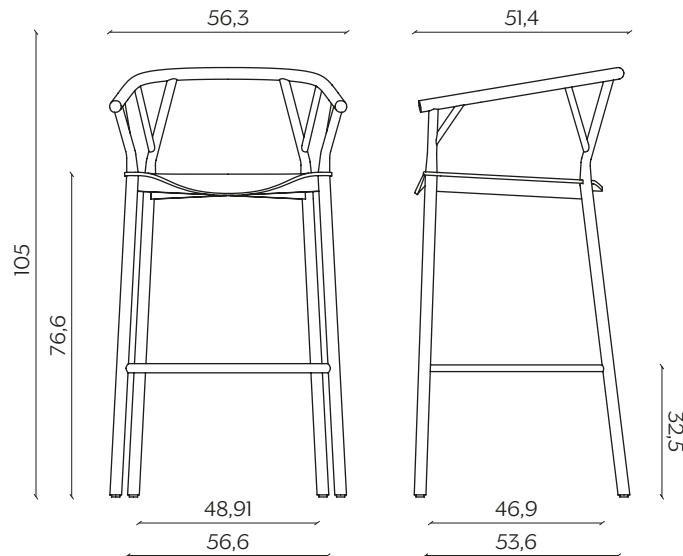

The chair is made in bended wood. It represents the essence of the sitting archetype, due to the used materials and to the form. Doesn't want to impress, just to perform in the better way the primary function: to accommodate. The chair develops the contrast between the essential structure and the wooden seat: the first devoted to the support and the second, to the comfort.

## DIMENSIONI | DIMENSIONS

lunghezza | width: 56,3 cm

larghezza | depth: 51,4 cm

altezza | height: 95 cm

altezza del sedile | seat height: 66,6 cm

lunghezza | width: 56,3 cm

larghezza | depth: 51,4 cm

altezza | height: 105 cm

altezza del sedile | seat height: 76,6 cm