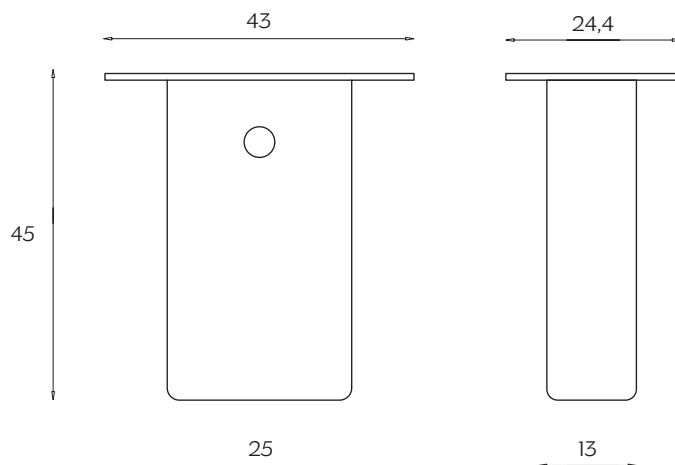

Bobino is a digital native, born with two USB ports on its central column. The power cord forming a coil around the base reveals however that it does not scorn the age of the table top telephone.

DIMENSIONI | DIMENSIONS

lunghezza | width: 43 cm
larghezza | depth: 24,4 cm
altezza | height: 45 cm

AMBIENTE | ENVIRONMENT

interno | indoor

DETTAGLI TECNICI | TECHNICAL DETAILS

provvisto di modulo di ricarica USB | available with USB charging station