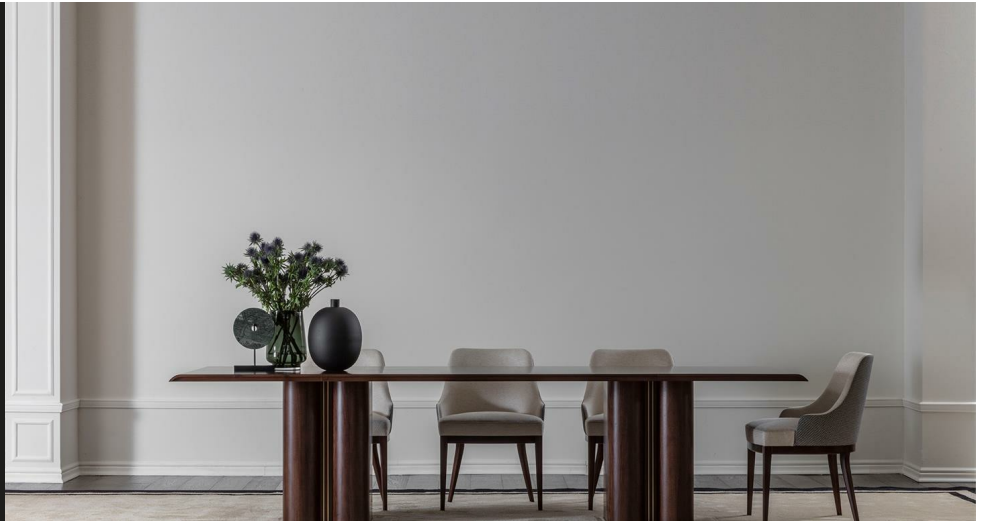

*Collection Nuovo  
Classico Milanese*  
DINING TABLES

**TOMO DINING  
TABLE 300 2  
BASES**  
COD.TOM 32C

The sculptural shapes combined with the light and aerial appearance give the unique perfection of the proportions to the TOMO table despite its decidedly important dimensions. A personality that is not limited to any style allows it to be combined with every type of chair, from the most classic to the most modern. Its nature does not allow to be locked up in any stylistic category except the one called work of art.