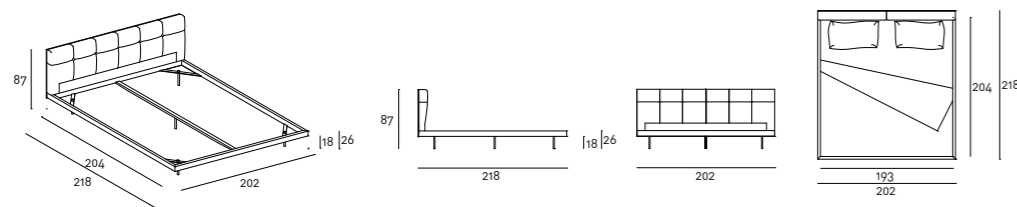

Bed Section

Slat base
5

Bedstead
7

19

Foot

Mattress / Bedstead

0,5
- 4

Bedstead

Technical Drawings

Queen Size 153×203

King Size 193×203

Notes

Buttons available in two variants and, as standard, matching the color of the chosen cover. On request, to be specified when ordering, available also contrasting buttons.