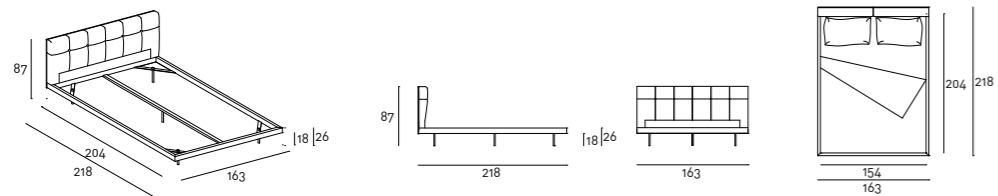

Bed Section

Slat base
5

Bedstead
7

19

Foot

Mattress / Bedstead

0,5
- 4

Bedstead

Technical Drawings

Queen Size 153×203

King Size 193×203

Notes

Buttons available in two variants and, as standard, matching the color of the chosen cover. On request, to be specified when ordering, available also contrasting buttons.