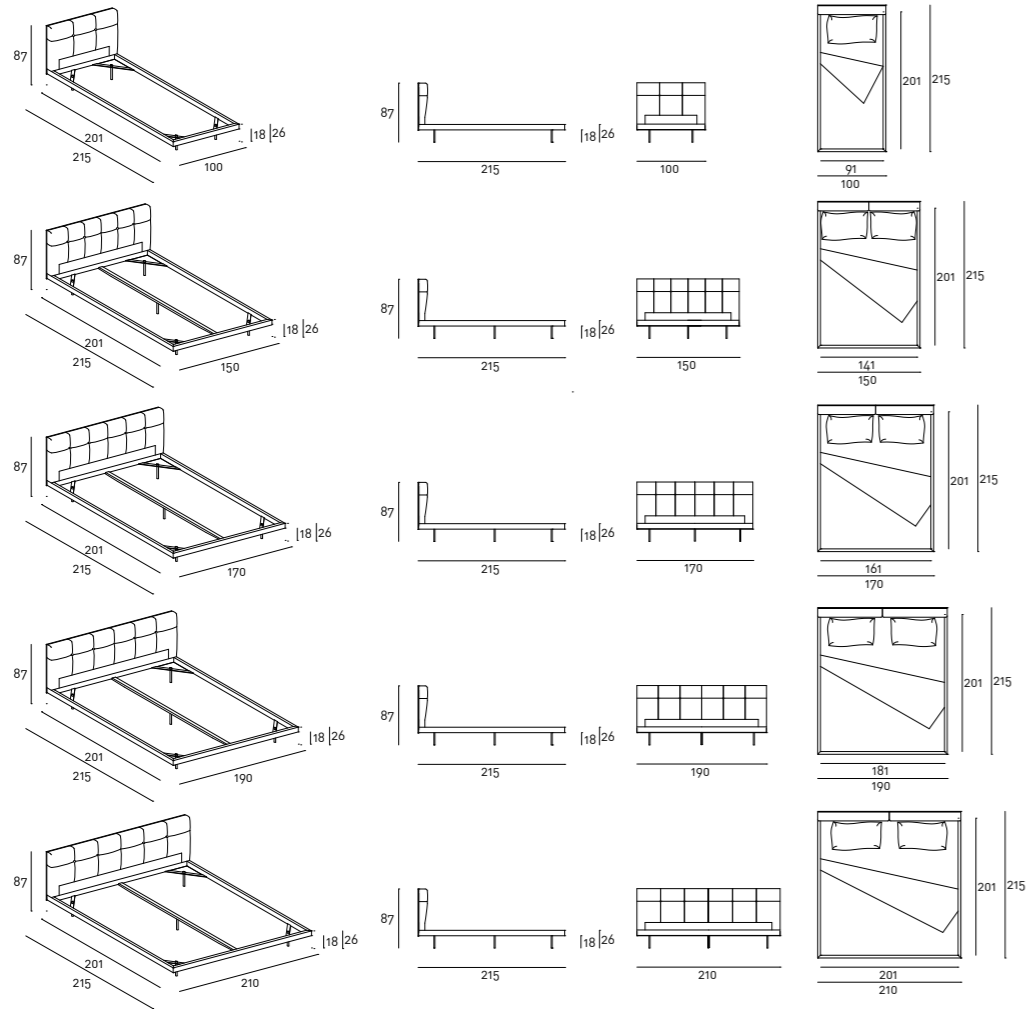

Fabric cover to protect the slat base, in 100% cotton, col. Ecu, fixed to the bedstead upholstery by 2 zippers to open it on the sides and allow to inset the slat base.

Available also in American Queen and King size.

Bed Section

Slat base
5

Bedstead
7

19

Foot

Mattress / Bedstead

0,5
- 4

Bedstead

Technical Drawings

Queen Size 153×203

King Size 193×203

Notes

Buttons available in two variants and, as standard, matching the color of the chosen cover. On request, to be specified when ordering, available also contrasting buttons.