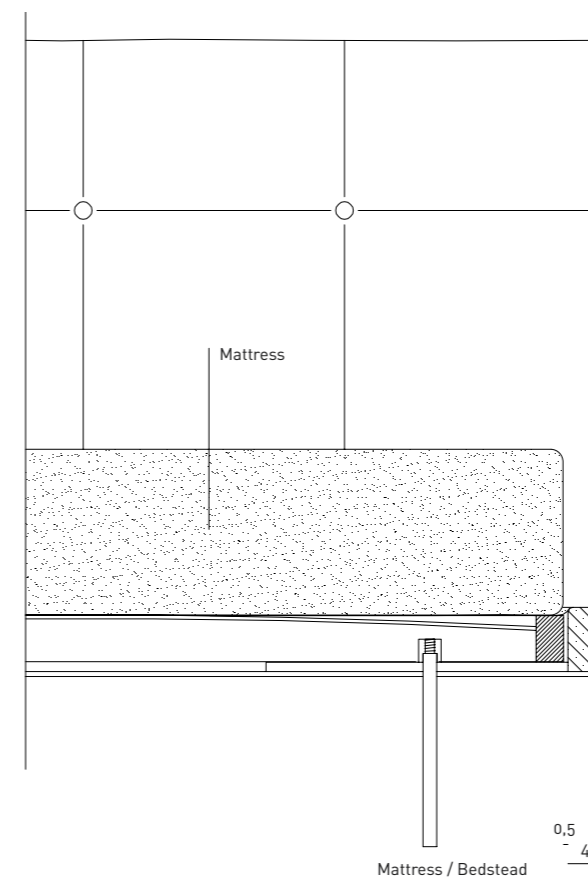

ROD BED

design Piero Lissoni

Single or double bed with HPL headboard panel 10mm thick. Headboard cushion in prewashed and sterilized goose down, stitched into separate compartments, with polyurethane foam insert and a poplar plywood panel to fix them to the frame by plug-in hinges. The cushions are quilted with buttons at sight or, on request, quilted without buttons. Bedstead structure in steel with black epoxy powder coating padded in polyurethane foam. Shell covering in 100% polyether thermally bonded onto a polyamide velveteen backing. Stainless Steel feet, polished or matt satin-finish, or lacquered with epoxy powder coating burnished colour or gunmetal grey colour, with black PVC adjustable tips, screwed to the base with a bushing. Fabric or leather upholstery, both fully removable by Velcro fastenings.

Fabric cover to protect the slat base, in 100% cotton, col. Ecu, fixed to the bedstead upholstery by 2 zippers to open it on the sides and allow to inset the slat base.

Available also in American Queen and King size.

Bed Section

Slat base
5

Bedstead
7

19

Foot

Mattress / Bedstead

0,5
- 4

Bedstead