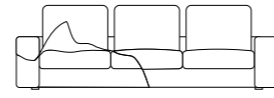

SPALLIERA SFODERABILE
REMOVABLE UPHOLSTERY FOR BACK CUSHIONS

CUSCINI DI SEDUTA SFODERABILI
REMOVABLE UPHOLSTERY FOR SITTING CUSHIONS

TESSUTO / FABRIC

COMPLETAMENTE SFODERABILE
FULLY REMOVABLE COVERING