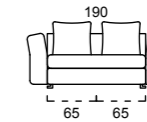

SPALLIERA PIUMA RECLINABILE
RECLINING FEATHER BACK CUSHION

DIVANO
SOFA