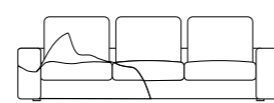

STRUTTURA VERO LEGNO
REAL WOOD STRUCTURE

SPALLIERA IN PIUMA CON SUPPORTO IN POLIURETANO ESPANSO
DENSITÀ 23 KG/M³
BACK CUSHION IN FEATHER WITH POLYURETHANE FOAM SUPPORT DENSITY 23 KG/M³

CUSCINO SEDUTA IN POLIURETANO ESPANSO
DENSITÀ 35 KG/M³
RIVESTITA IN CLIMASOFT
SITTING CUSHION: POLYURETHANE FOAM DENSITY 35 KG/M³ COVERED WITH CLIMASOFT

PELLE / LEATHER

SPALLIERA SFODERABILE
REMOVABLE UPHOLSTERY FOR BACK CUSHIONS

CUSCINI DI SEDUTA SFODERABILI
REMOVABLE UPHOLSTERY FOR SITTING CUSHIONS

TESSUTO / FABRIC