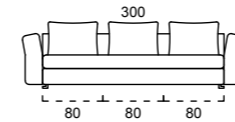

SPALLIERA PIUMA RECLINABILE
RECLINING FEATHER BACK CUSHION

DIVANO
SOFA