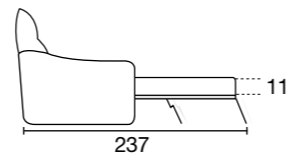

LETTO OPTIONAL / OPTIONAL BED

RETE ELETTROSALDATA PRATIC
MATERASSO SILVER ANTISTATICO
SFODERABILE H 11 CM DENSITÀ 30 KG/M³
PRACTIC ELECTRO WELDED MESH, SILVER MATTRESS
WITH ANTI-STATIC AND FULLY REMOVABLE COVER