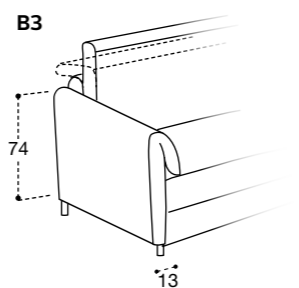

TASCA IN PELLE ART. TOSCANA
SOLO PER BRACCIOLO B2
ART. TOSCANA LEATHER SIDE
POCKET ONLY FOR ARM B2

MECCANISMO ROLLER

LETTO INCLUSO / BED INCLUDED

VERONA SOFT: 210 cm
VERONA UP: 216 cm

Verona soft

Verona up