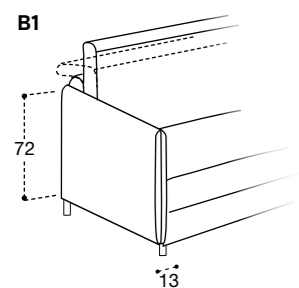

TASCA IN PELLE ART. TOSCANA
SOLO PER BRACCIOLO B2
ART. TOSCANA LEATHER SIDE
POCKET ONLY FOR ARM B2

MECCANISMO ROLLER

LETTO INCLUSO / BED INCLUDED

VERONA SOFT: 210 cm
VERONA UP: 216 cm

Verona soft

Verona up