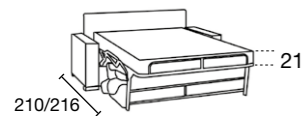

TASCA IN PELLE ART. TOSCANA
SOLO PER BRACCIOLO B2
ART. TOSCANA LEATHER SIDE
POCKET ONLY FOR ARM B2

MECCANISMO ROLLER

LETTO INCLUSO / BED INCLUDED

VERONA SOFT: 210 cm
VERONA UP: 216 cm

Verona soft

Verona up