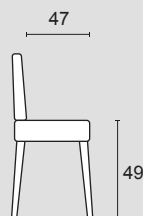

Note:

For mix version fabric cushions with sides and outer back in leather Soft category not removable.

Archie
St.Tropez

Bounty

Linear

356

Archie

St.Tropez

Bounty

Linear

356

Piedini - Feet:

Eucalipto (LE05)
Grey wood (LE12)

Eucalipto (LE05)
Grey wood (LE12)

Grey wood (LE12)

con maggiorazione
Noce canaletto (LE18)