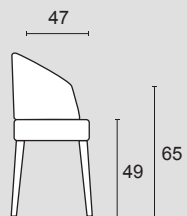

Note:

For mix version fabric cushions with sides and outer back in leather Soft category not removable.

Archie
St.Tropez

Bounty

Linear

356

Archie

St.Tropez

Bounty

Linear

356

Piedini - Feet:

Eucalipto (LE05)
Grey wood (LE12)

Eucalipto (LE05)
Grey wood (LE12)

Grey wood (LE12)

con maggiorazione
Noce canaletto (LE18)