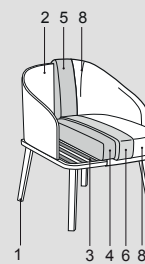

Note:

For mix version fabric cushions with sides and outer back in leather Soft category not removable.

Archie
St.Tropez

Bounty

Linear

356

Archie

St.Tropez

Bounty

Linear

356

Piedini - Feet:

Eucalipto (LE05)
Grey wood (LE12)

Eucalipto (LE05)
Grey wood (LE12)

Grey wood (LE12)

con maggiorazione
Noce canaletto (LE18)