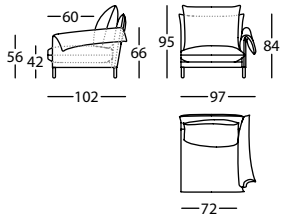

1,65 m² / 1 Pack. / 87,0 kg

331.11.X.BS

ALPINO SOFA 265 BR SOLAPA
ALPINO SOFA 265 ARM W/FLAP
ALPINO CANAPE 265 BRAS RABAT

1,78 m² / 1 Pack. / 96,0 kg

331.11.X.5

ALPINO SOFA 245 BR RECTO
ALPINO SOFA 245 PLAIN ARM
ALPINO CANAPE 245 BRAS DROIT

1,78 m² / 1 Pack. / 94,0 kg

ALPINO by Rafa García, 2019

Brazo solapa / Arm with flap / Bras rabat

Brazo solapa / Arm with flap / Bras rabat

331.12.G.BS.D

ALPINO MOD 97 BR SOLAPA DCHO
ALPINO MOD 97 RIGHT ARM W/FLAP
ALPINO MOD 97 BRAS A/RABAT DROIT