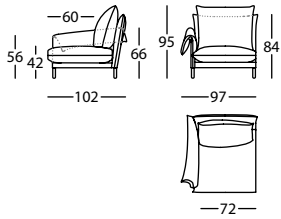

331.12.G.BS.I

ALPINO MOD 97 BR SOLAPA IZDO
ALPINO MOD 97 LEFT ARM W/FLAP
ALPINO MOD 97 BRAS A/RABAT GAUCHE

0,65 m³ / 1 Pack. / 45,0 kg