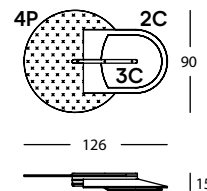

315.F.423E
BEETLE CONFIG. 423E

315.F.423E
0,14 m² / 1 Pack. / 10,8 kg

315.3A.4P
BEETLE PANEL 4 PLANO
BEETLE PANEL 4 FLAT
BEETLE PANNEAU 4 PLAT

315.3A.2C
BEETLE PANEL 2 CONCAVO
BEETLE PANEL 2 CONCAVE
BEETLE PANNEAU 2 CONCAVE

315.3A.3C
BEETLE PANEL 3 CONCAVO
BEETLE PANEL 3 CONCAVE
BEETLE PANNEAU 3 CONCAVE

315.3H.E
BEETLE SOPORTE E
BEETLE SUPPORT E
BEETLE SUPPORT E