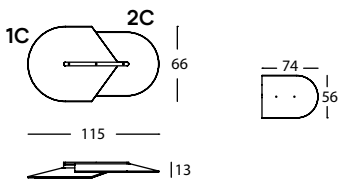

315.F.210A
BEETLE CONFIG. 210A

315.F.210A
0,09 m² / 1 Pack. / 79 kg

315.3A.2C
BEETLE PANEL 2 CONCAVO
BEETLE PANEL 2 CONCAVE
BEETLE PANNEAU 2 CONCAVE

315.3A.1C
BEETLE PANEL 1 CONCAVO
BEETLE PANEL 1 CONCAVE
BEETLE PANNEAU 1 CONCAVE

315.3H.A
BEETLE SOPORTE A
BEETLE SUPPORT A
BEETLE SUPPORT A