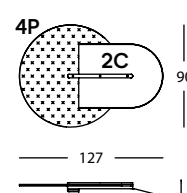

315.F.420C
BEETLE CONFIG. 420C

315.F.420C
0,14 m² / 1 Pack. / 8 kg

315.3A.4P
BEETLE PANEL 4 PLANO
BEETLE PANEL 4 FLAT
BEETLE PANNEAU 4 PLAT

315.3A.2C
BEETLE PANEL 2 CONCAVO
BEETLE PANEL 2 CONCAVE
BEETLE PANNEAU 2 CONCAVE

315.3H.C
BEETLE SOPORTE C
BEETLE SUPPORT C
BEETLE SUPPORT C