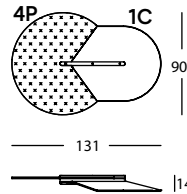

315.F.410C
BEETLE CONFIG. 410C

315.F.410C
0,14 m² / 1 Pack. / 10 kg

315.3A.4P
BEETLE PANEL 4 PLANO
BEETLE PANEL 4 FLAT
BEETLE PANNEAU 4 PLAT

315.3A.1C
BEETLE PANEL 1 CONCAVO
BEETLE PANEL 1 CONCAVE
BEETLE PANNEAU 1 CONCAVE

315.3H.C
BEETLE SOPORTE C
BEETLE SUPPORT C
BEETLE SUPPORT C