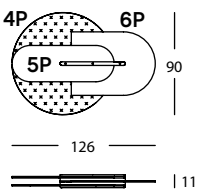

315.F.465F
BEETLE CONFIG. 465F

315.F.465F
0,14 m² / 1 Pack. / 12 kg

315.3A.4P
BEETLE PANEL 4 PLANO
BEETLE PANEL 4 FLAT
BEETLE PANNEAU 4 PLAT

315.3A.6P
BEETLE PANEL 6 PLANO
BEETLE PANEL 6 FLAT
BEETLE PANNEAU 6 PLAT

315.3A.5P
BEETLE PANEL 5 PLANO
BEETLE PANEL 5 FLAT
BEETLE PANNEAU 5 PLAT

315.3H.F
BEETLE SOPORTE F
BEETLE SUPPORT F
BEETLE SUPPORT F