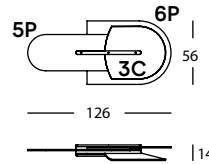

315.F.653D
BEETLE CONFIG. 653D

315.F.653D
0,09 m² / 1 Pack. / 9,4 kg

315.3A.6P
BEETLE PANEL 6 PLANO
BEETLE PANEL 6 FLAT
BEETLE PANNEAU 6 PLAT

315.3A.5P
BEETLE PANEL 5 PLANO
BEETLE PANEL 5 FLAT
BEETLE PANNEAU 5 PLAT

315.3A.3C
BEETLE PANEL 3 CONCAVO
BEETLE PANEL 3 CONCAVE
BEETLE PANNEAU 3 CONCAVE

315.3H.D
BEETLE SOPORTE D
BEETLE SUPPORT D
BEETLE SUPPORT D