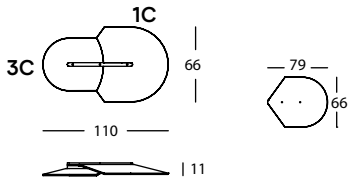

BEETLE by Mut, 2017

**315.F.130B**  
BEETLE CONFIG. 130B

**315.F.130B**  
0,09 m<sup>2</sup> / 1 Pack. / 74 kg

**315.3A.1C**  
BEETLE PANEL 1 CONCAVO  
BEETLE PANEL 1 CONCAVE  
BEETLE PANNEAU 1 CONCAVE

**315.3A.3C**  
BEETLE PANEL 3 CONCAVO  
BEETLE PANEL 3 CONCAVE  
BEETLE PANNEAU 3 CONCAVE