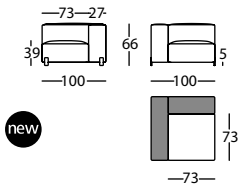

MOUSSE by Rafa García, 2018

Ángulos rectos / Straight corner / Angle Carre

317.16.LL

MOUSSE ANGULO RECTO 100X100
MOUSSE STRAIGHT CORNER 100X100
MOUSSE ANGLE CARRE 100X100

0,67 m³ / 1 Pack. / 48,6 kg