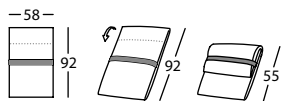

317.29.FK

MOUSSE ALMOHADA PLEGABLE 58X92/55 C/CINTA
MOUSSE FOLDABLE CUSHION 58X92/55 W/ TAPE
MOUSSE OREILLER COUSSIN 58X92/55 C/ TAPE

0,02 m³ / 1 Pack. / 1,9 kg