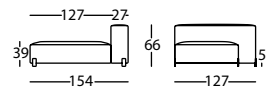

317.14.NR.D

MOUSSE CHAISE 127X154 DCHO ASIENTO 100
MOUSSE CHAISE 127X154 RIGTH SEAT 100
MOUSSE CHAISE 127X154 DROIT ASSISE 100

1,28 m³ / 1 Pack. / 53,6 kg