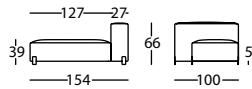

317.14.LR.I

MOUSSE CHAISE 100X154 IZDO ASIENTO 73
MOUSSE CHAISE 100X154 LEFT SEAT 73
MOUSSE CHAISE 100X154 GAUCHE ASSISE 73

1,01 m³ / 1 Pack. / 46,7 kg