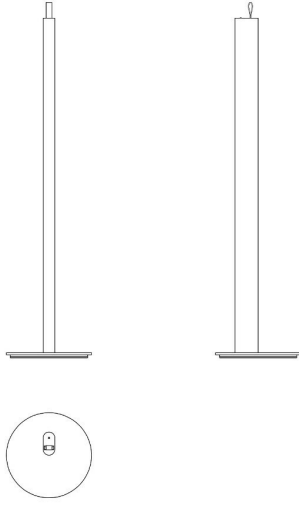

2314/NE Metrica floor

design studio habits

Metrica floor lamp is the ideal lamp in the living area, it emits a diffused light in the environment by directing the light towards the wall avoiding direct glare. It is characterised by a polished black body with a height of 86.5 cm, resting on a polished white circular base. The 50 cm long LED light source is hidden inside the support that forms the base, it lights up as soon as it is extracted, gradually increasing in intensity until it reaches its maximum position.

Dimensions

Width:	-
Height:	86,5 - 1,3 (base) cm
Length:	-
Depth:	87,8 - 50 (estrazione sorgente led)
Diameter:	-

Hole Diameter:	-
Hole Depth:	-
Net weight:	-

Light Source

Watt:	28W
Lumen:	850 lm
Light Source:	led
CRI:	>80
duration:	50000
CCT:	4000K
Energy degree:	A++

Device Specifications

Type of emission:	direct	Power cable length:	-	Driver:	included
Power:	-	Steel cable length:	-	Power supply assembly:	external
Light output:	-	Glow Wire Test:	-	Power supply:	electronic driver with cable and plug
Beam angle:	-	Impact Resistance:	-	Type of dimming:	electronic
				Voltage:	24/230V

Dimensions

Width: -

Height: 86,5 - 1,3 (base) cm

Length: -

Depth: 87,8 - 50 (estrazione
sorgente led)

Diameter: -

Hole Diameter: -

Hole Depth: -