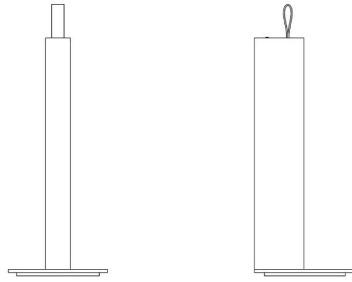

833/NE Metrica table

design studio habits

Metrica in the table version is characterised by a polished black body with a height of 28 cm resting on a polished white circular base. The lamp is completed by a leather strap positioned at its end to extract the light source. The light source, which is 20 cm long, is hidden inside the support that forms the base and lights up as soon as it is extracted, gradually increasing in intensity until it reaches its maximum position. Metrica table lamp can be used on a desk to illuminate with a diffuse and soft light its own workstation or on tables of all kinds.

Dimensions

Width:	-
Height:	28 - 0,8 (base) cm
Length:	-
Depth:	28,8 - 20 (estrazione sorgente led)
Diameter:	-

Light Source

Watt:	11,2W
Lumen:	340 lm
Light Source:	led
CRI:	>80
duration:	50000
CCT:	4000K
Energy degree:	A++

Device Specifications

Type of emission:	direct	Power cable length:	-	Driver:	included
Power:	-	Steel cable length:	-	Power supply assembly:	external
Light output:	-	Glow Wire Test:	-	Power supply:	electronic driver on the plug
Beam angle:	-	Impact Resistance:	-	Type of dimming:	electronic
				Voltage:	24/230V

Dimensions

Width: -

Height: 28 - 0,8 (base) cm

Length: -

Depth: 28,8 - 20 (estrazione
sorgente led)

Diameter: -

Hole Diameter: -

Hole Depth: -