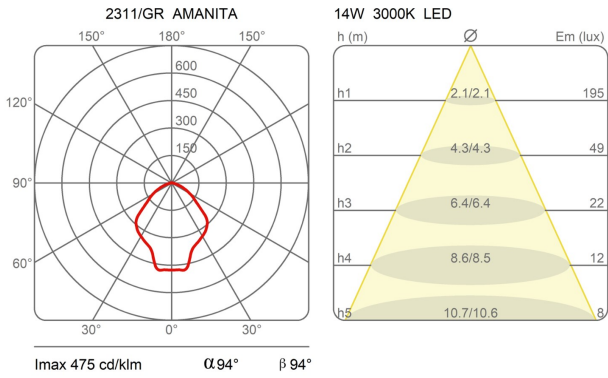

#### Dimensions

|           |       |                |       |
|-----------|-------|----------------|-------|
| Width:    | -     | Hole Diameter: | -     |
| Height:   | 29 cm | Hole Depth:    | -     |
| Length:   | -     | Net weight:    | 17 Kg |
| Depth:    | -     |                |       |
| Diameter: | 36 cm |                |       |

#### Light Source

|                |         |
|----------------|---------|
| Watt:          | 14W     |
| Lumen:         | 1900 lm |
| Light Source:  | led     |
| CRI:           | >80     |
| duration:      | 50000   |
| CCT:           | 2700K   |
| Energy degree: | A++     |

#### Device Specifications

|                   |          |                     |   |                        |                         |
|-------------------|----------|---------------------|---|------------------------|-------------------------|
| Type of emission: | indirect | Power cable length: | - | Driver:                | included                |
| Power:            | 14W      | Steel cable length: | - | Power supply assembly: | internal                |
| Light output:     | 1256lm   | Glow Wire Test:     | - | Power supply:          | electronic power supply |
| Beam angle:       | -        | Impact Resistance:  | - | Type of dimming:       | -                       |
|                   |          |                     |   | Voltage:               | 230V                    |

technical drawing

Dimensions

Width: -  
Height: 29 cm  
Length: -  
Depth: -  
Diameter: 36 cm

Hole Diameter: -  
Hole Depth: -  
Net weight: 17 Kg

photometrics data

**Amanita 2311/GR**  
design emiliana martinelli, 2021