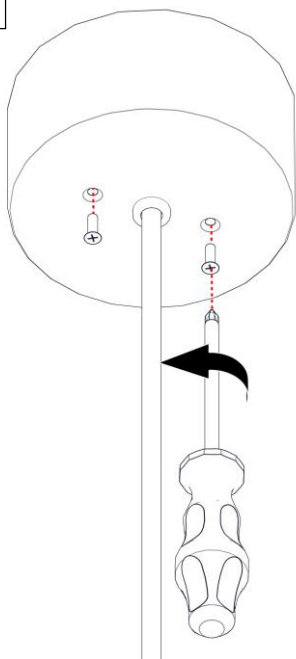

21013

FARETTO U A SOSPENSIONE

Design Studio Natural – 2019

1

2

3

4

5

6

7

8

9

10

11

12

Art. 40087 opt.