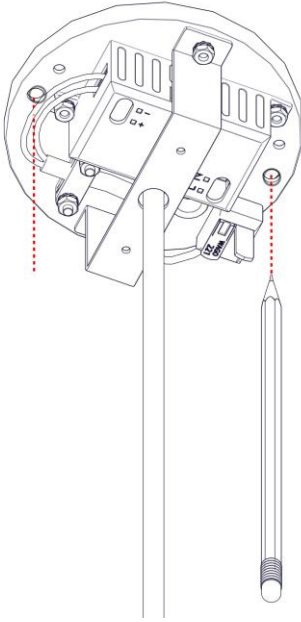

21013

FARETTO U A SOSPENSIONE

Design Studio Natural – 2019

1

2

3

4

5