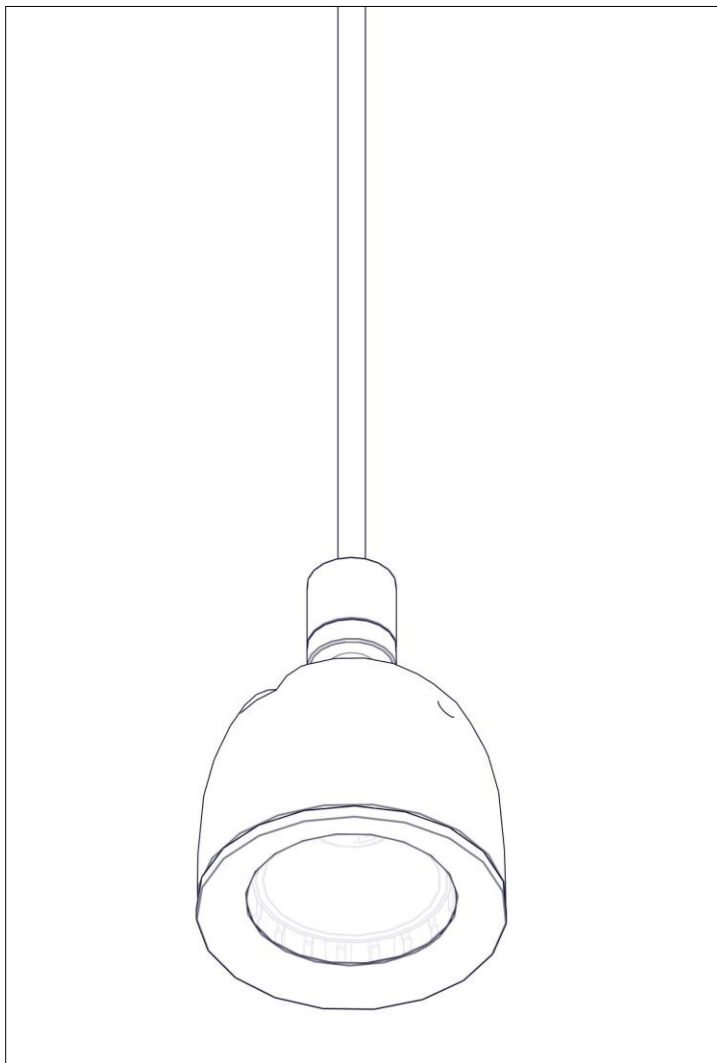

21013

FARETTO U A SOSPENSIONE

Design Studio Natural – 2019

1

2

3

4

5