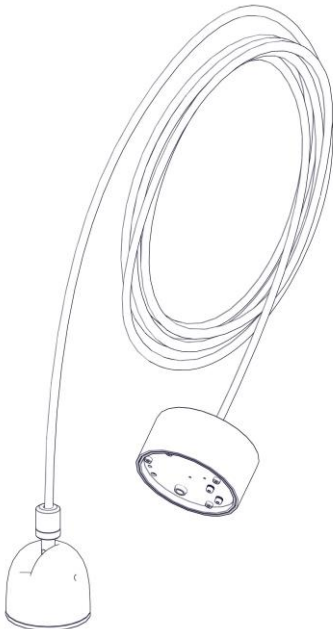

21013

FARETTO U A SOSPENSIONE

Design Studio Natural – 2019

1

2

3

4

5