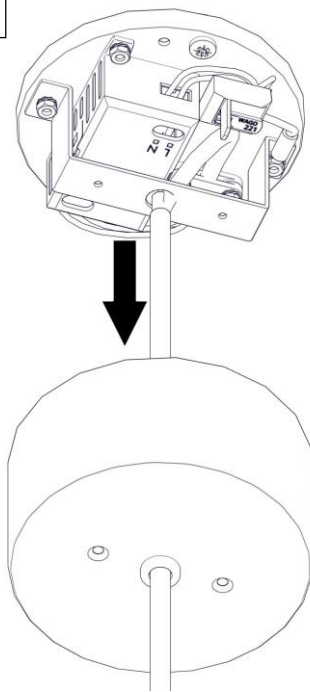

21013

FARETTO U A SOSPENSIONE

Design Studio Natural – 2019

1

2

3

4

5