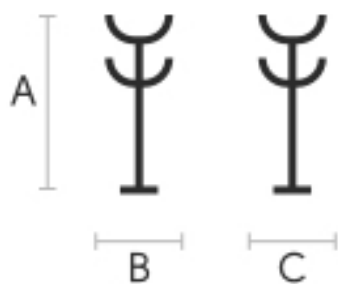

## Peek

design Studio Pastina, 2019

Peek wall mirror available in three different sizes.

#### Dimensions

#### Volumetric Details

Weight 35 Kg  
Volume 0.12 mc  
Package 1

	A (cm) (inch)	B (cm) (inch)	C (cm) (inch)
<b>Peek S</b> (cm) (inch)	78.5 30.9	48.5 19.1	2.1 0.8
<b>Peek M</b> (cm) (inch)	118.5 46.7	58.5 23	2.1 0.8
<b>Peek L</b> (cm) (inch)	178 70.1	78 30.7	2.1 0.8