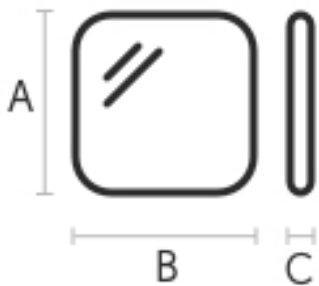

MIDJ

Spot S Mirror

design Nicola Bonriposi, 2020

Spot wall mirror with beveled edge. The mirror can be installed vertically or rotated 90°.

The Spot collection includes three mirrors with organic shapes, available in three different sizes.

Colors and Materials

Dimensions

	cm	inch
A	79	31.1
B	59	23.2
C	2.2	0.9

Volumetric Details

Weight 15 Kg
Volume 0.05 mc
Package 1