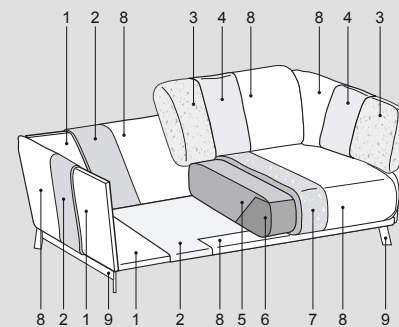

Suspension: 1

Panneaux dossier en particules de bois en classe E1
Panneau assise en multipli classe E1

Feet - Pieds::

Anthracite (ME01)
Light brown (ME11)

Black (ME09)