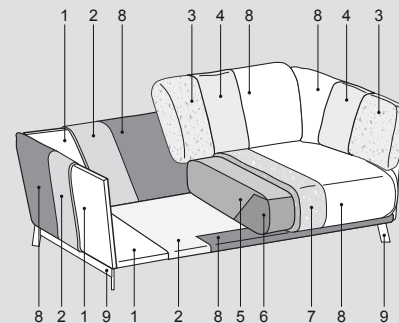

Feet - Pieds::

Anthracite (ME01)
Light brown (ME11)

Black (ME09)