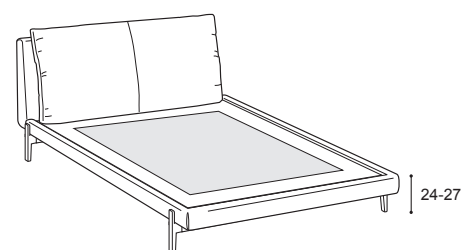

"cover" or "gipsy" beech wooden foot bar partially covered with not removable coating.

For characteristics related to the materials used, see the technical section at the end of the pricelist.

Bed linen and bed-base cover set available in the section "Bed accessories"

Versioni disponibili (per dimensioni selezionate)

Available versions (by selected dimensions)

Disponibile per materasso da:
 Available for mattress:

160x200

180x200

Kim mix

	 Testiera - Headboard	 Giroletto - Bed frame	 Cuscini - Cushions	
Rivestimento Upholstering (8) Sfoderabile <i>Removable</i>	-	-		
Non sfoderabile <i>Not removable</i>			-	
Imbottiture Padding (3-4-5-6-7)	 +  D.30kg/m ³	 +  D.30/40kg/m ³		