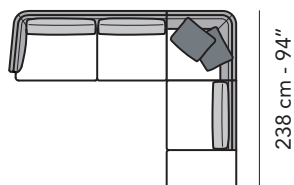

CUSCINETTI CONSIGLIATI / SUGGESTED PILLOWS

Scala 1:100
Ratio 1 to 100

Legenda / Legend

- Spalliera / Back Cushions
- Bracciolo / Armrest
- Marmo / Marble
- Poggiareni / Kidneyrest
- Seduta / Seat Cushions
- Lato terminale sempre rifinito e agganciabile agli elementi componibili / Terminal side is always finished and it can also be connected to modular elements
- Aggancio Componibile / Connector

COMPOSIZIONI CONSIGLIATE

SUGGESTED COMPOSITIONS

3022

258 cm - 102"

94 cm - 37"

3002 + 5201

325 cm - 128"

160 cm - 63"

3002 + 4004 + 1601

304 cm - 120"

238 cm - 94"