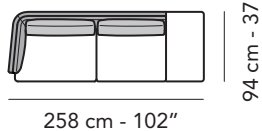

CUSCINETTI CONSIGLIATI / SUGGESTED PILLOWS

Scala 1:100
Ratio 1 to 100

Legenda / Legend

- Spalliera / Back Cushions
- Bracciolo / Armrest
- Marmo / Marble
- Poggiareni / Kidneyrest
- Seduta / Seat Cushions
- Lato terminale sempre rifinito e agganciabile agli elementi componibili / Terminal side is always finished and it can also be connected to modular elements
- Aggancio Componibile / Connector

COMPOSIZIONI CONSIGLIATE

SUGGESTED COMPOSITIONS

3022

258 cm - 102"

94 cm - 37"

3002 + 5201

325 cm - 128"

160 cm - 63"