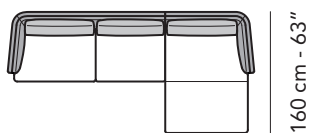

CUSCINETTI CONSIGLIATI / SUGGESTED PILLOWS

Scala 1:100
Ratio 1 to 100

Legenda / Legend

- Spalliera / Back Cushions
- Bracciolo / Armrest
- Marmo / Marble
- Poggiareni / Kidneyrest
- Seduta / Seat Cushions
- Lato terminale sempre rifinito e agganciabile agli elementi componibili / Terminal side is always finished and it can also be connected to modular elements
- Aggancio Componibile / Connector

COMPOSIZIONI CONSIGLIATE

SUGGESTED COMPOSITIONS

3022

258 cm - 102"

94 cm - 37"

3002 + 5201

325 cm - 128"

160 cm - 63"