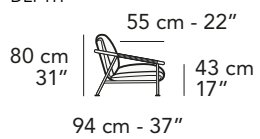

N010 - NICOLE

FRONTALE
FRONT

LATERALE
DEPTH

1000

73 cm - 29"