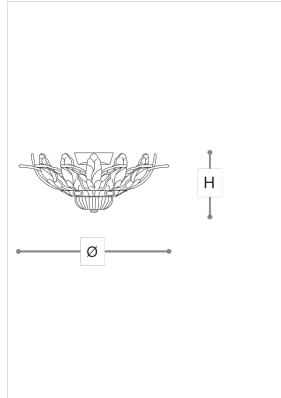

50/70

50

ROBERTA VITADELLO

Opera

Pendant and ceiling lamps with etched glass leaves and metal decoration with nickel or gold nickel finish. Available in different dimensions and colours.

**WORLDWIDE**

Dimensions	Light Source	Kg	Dimming	Dimming on request
Ø 67 - H 40	11x6w - E14 led	22	TRIAC -	CASAMBI

**NORTH AMERICA**

Dimensions	Light Source	Lb	Dimming	Dimming on request
Ø 26 - H 16	11x6w - E12 led	49	TRIAC	

CODE	Structure METAL	Diffuser GLASS
00050080 001	ON Gold nickel	ACIDATE
00050080 002	OP Matt gold	TRANSPARENT
00050080 003	OP Matt gold	GOLD

Note

Technical drawing, dimensions and light sources refer to the main photo variant. Dimming on request could lead to an increase in the size of the canopy. For available color variants, consult the technical data sheet.