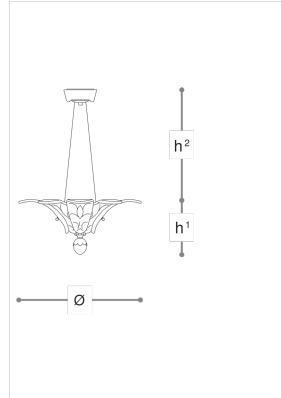

60/55-3C

60

ROBERTA VITADELLO

Opera

Pendant, ceiling and wall lamps with satin glass leaves and metal with nickel finish. Available in different dimensions.

WORLDWIDE

Dimensions	Light Source	Kg	Dimming	Dimming on request
Ø 57 - h ¹ 25 - h ² 10-100	3x6w - E14 led	10	TRIAC -	 CASAMBI

NORTH AMERICA

Dimensions	Light Source	Lb	Dimming	Dimming on request
Ø 22 - h ¹ 10 - h ² 4-39	3x6w - E12 led	22	TRIAC	

CODE	Structure METAL	Diffuser GLASS
00060074	 NK Shiny nickel	 ACIDATE
00060075	 O Shiny gold	 TRANSPARENT

Note

Technical drawing, dimensions and light sources refer to the main photo variant. Dimming on request could lead to an increase in the size of the canopy. For available color variants, consult the technical data sheet.