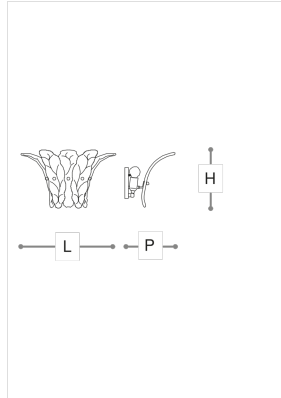

60/AP 60

ROBERTA VITADELLO

Opera

Pendant, ceiling and wall lamps with satin glass leaves and metal with nickel finish. Available in different dimensions.

WORLDWIDE

Dimensions	Light Source	Kg	Dimming	Dimming on request
L 36 - H 25 - P 21	1x6w - E14 led	3	TRIAC -	CASAMBI

NORTH AMERICA

Dimensions	Light Source	Lb	Dimming	Dimming on request
L 14 - H 10 - P 8	1x6w - E12 led	7	TRIAC	

CODE	Structure METAL	Diffuser GLASS
00060AP0	O Shiny gold	TRANSPARENT
00060AP1	O Shiny gold	GOLD
00060AP3	NK Shiny nickel	ACIDATE

Note

Technical drawing, dimensions and light sources refer to the main photo variant. Dimming on request could lead to an increase in the size of the canopy. For available color variants, consult the technical data sheet.