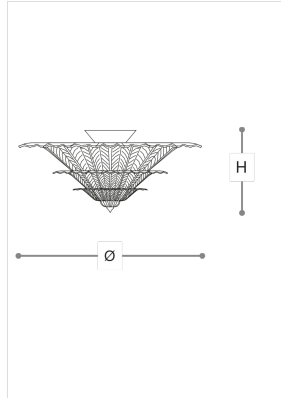

64/160T

64

ITALAMP STUDIO

Opera

WORLDWIDE

Dimensions	Light Source	Kg	Dimming	Dimming on request
Ø 160 - H 67	2x6w - E14 24x14w - E27 led	110	TRIAC -	CASAMBI

NORTH AMERICA

Dimensions	Light Source	Lb	Dimming	Dimming on request
Ø 63 - H 26	2x6w - E12 23x14w - E26 led	243	TRIAC	

CODE	Structure METAL	Diffuser GLASS
0006440N	NK Shiny nickel	ACIDATE
00064400	O Shiny gold	TRANSPARENT
00064401	O Shiny gold	GOLD

Note

Technical drawing, dimensions and light sources refer to the main photo variant. Dimming on request could lead to an increase in the size of the canopy. For available color variants, consult the technical data sheet.