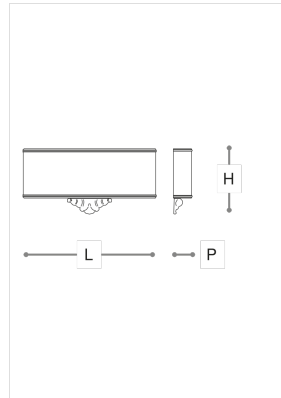

71/APV 71

ROBERTA VITADELLO

Opera

Wall lamp with ivory fabric shade and decorative etched or golden glass detail, metal with white or matt gold finish.

WORLDWIDE

Dimensions	Light Source	Kg	Dimming	Dimming on request
L 57 - H 27 - P 10	2x6w - E14 led	8	TRIAC -	CASAMBI

NORTH AMERICA

Dimensions	Light Source	Lb	Dimming	Dimming on request
L 22 - H 11 - P 4	2x6w - E12 led	18	TRIAC	

CODE	Structure METAL	Lampshade FABRIC	Detail GLASS
00071APV	OP Matt gold	IVORY COTTON	GOLD
00071APW	B White	IVORY COTTON	ACIDATE

Note

Technical drawing, dimensions and light sources refer to the main photo variant. Dimming on request could lead to an increase in the size of the canopy. For available color variants, consult the technical data sheet.