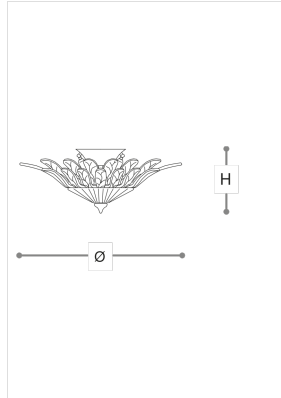

73/70
73

ROBERTA VITADELLO

Opera

Ceiling lamp with transparent and gold "graniglia" glass leaves, metal with gold finish. Available in different dimensions and colours.

WORLDWIDE

Dimensions	Light Source	Kg	Dimming	Dimming on request
Ø 70 - H 30	8x6w - E14 led	18	TRIAC -	CASAMBI

NORTH AMERICA

Dimensions	Light Source	Lb	Dimming	Dimming on request
Ø 28 - H 12	8x6w - E12 led	40	TRIAC	

CODE	Structure METAL	Diffuser GLASS
00073060 003	NK Shiny nickel	ACIDATE
00073060 002	O Shiny gold	TRANSPARENT
		GOLD

Note

Technical drawing, dimensions and light sources refer to the main photo variant. Dimming on request could lead to an increase in the size of the canopy. For available color variants, consult the technical data sheet.